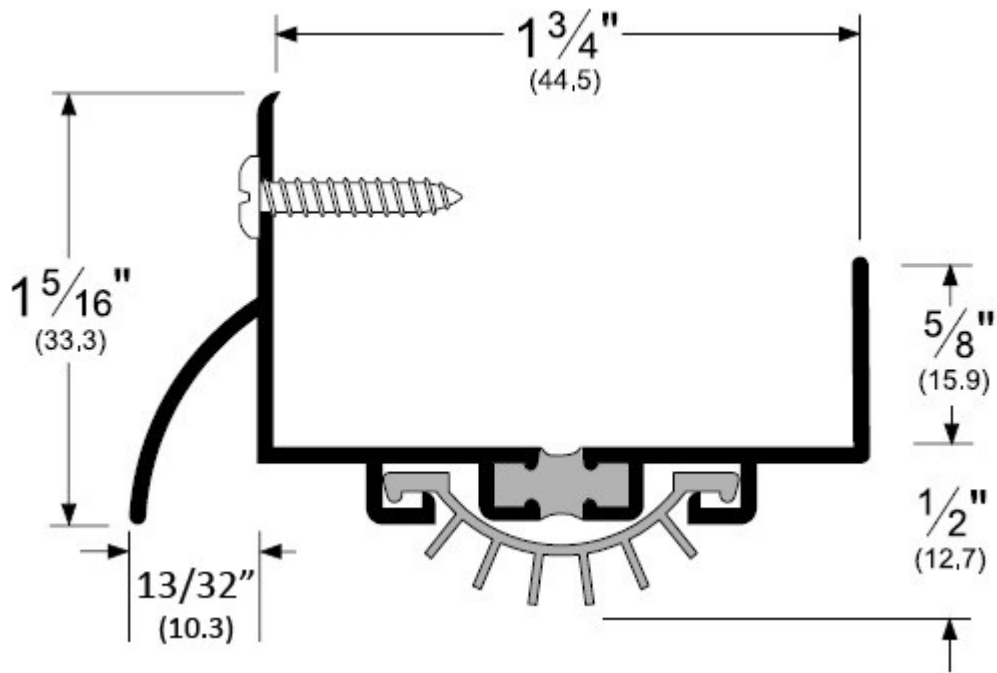

**TRADEMARK
HARDWARE**

WORLD OF QUALITY HARDWARE

PRODUCT SPECS

SKU: P216FG

www.tmhardware.com

845-388-1300

845-388-1388

sales@tmhardware.com