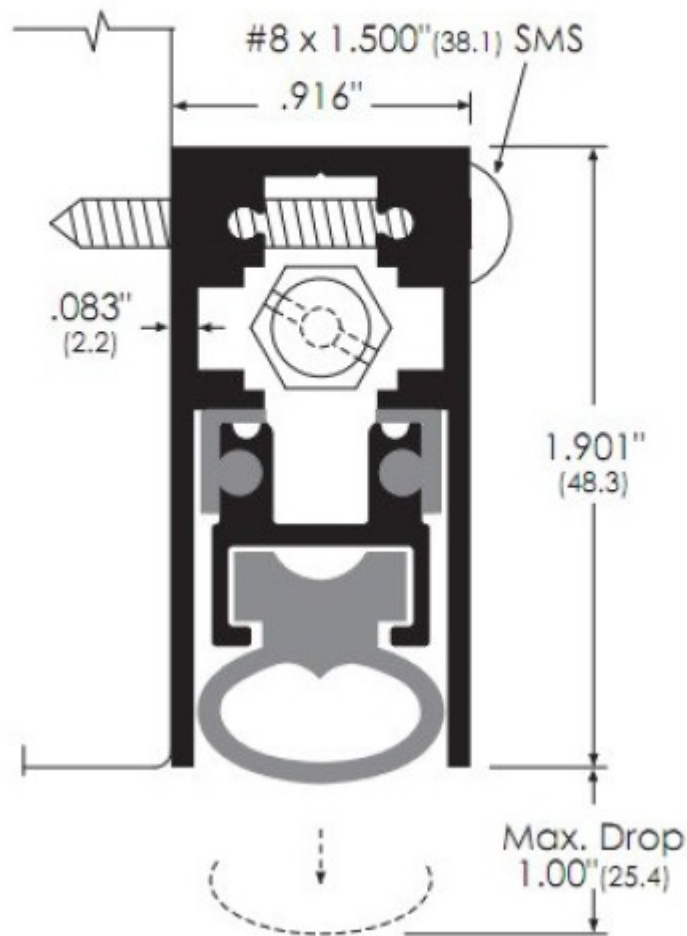

## PRODUCT SPECS

### Automatic Door Bottom, Neoprene Bulb Surface Mounted

**SKU: Z365**

**Trademark  
HARDWARE**

148 Horton Drive, Suite B  
Monsey, NY 10952

Phone: 845-388-1300  
Fax: 845-367-4657

www.TMHardware.com  
sales@tmhardware.com