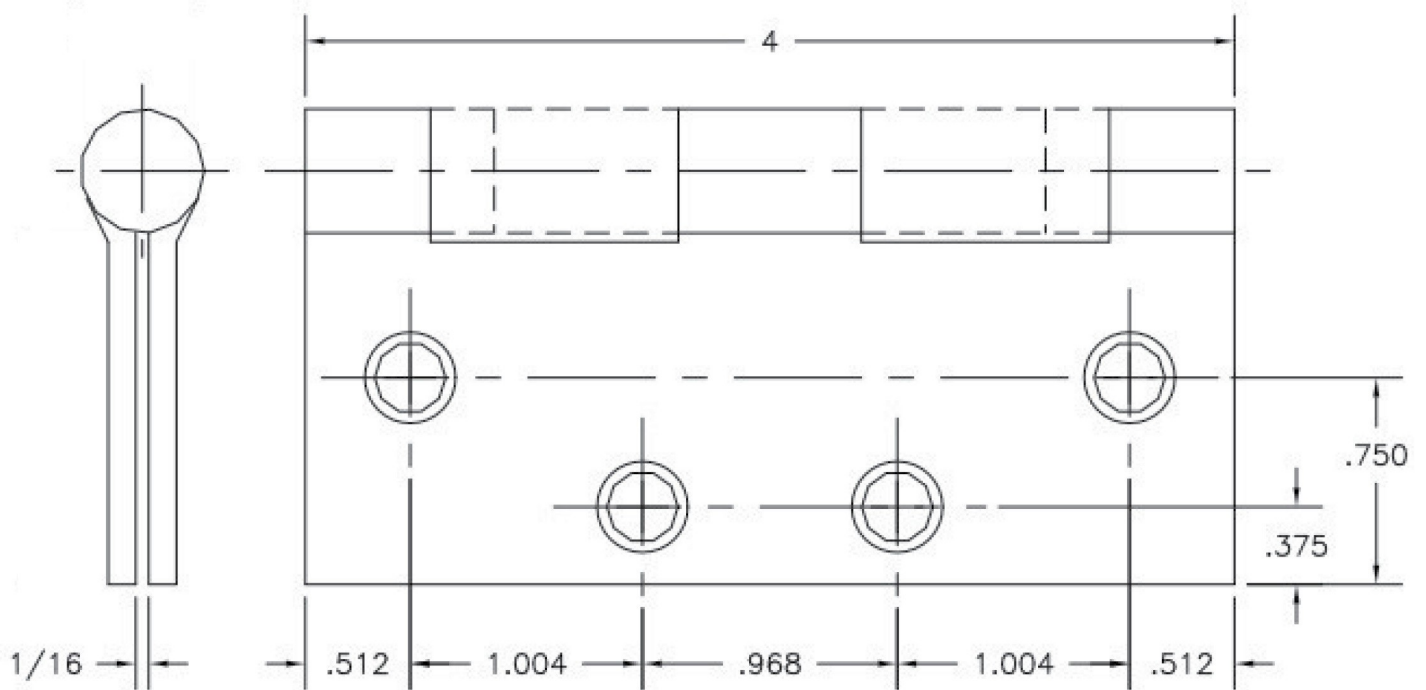

**TRADEMARK
HARDWARE**

WORLD OF QUALITY HARDWARE

FULL MORTISE
TEMPLATE HINGES

Template No. T308
Rev. '96

SIZES: 4 x 4, 4 x 5, 4 x 6, 4 x 7

SKU: H1191