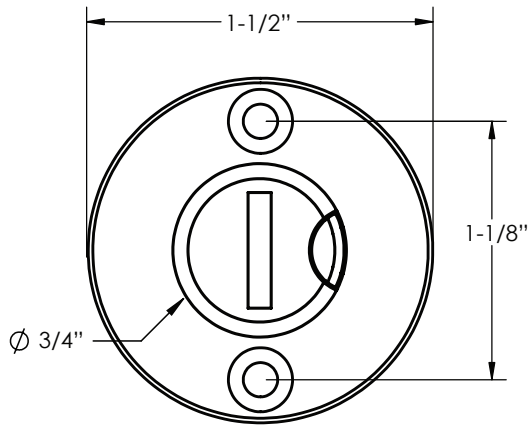

MIX MATCH THUMBTURN PRIVACY BOLT - ROSETTES

DISK ROSETTE
8681, 8682

WATFORD ROSETTE
8481, 8482

SQUARE ROSETTE
8581, 8582

WILSHIRE ROSETTE
8381, 8382

MIX MATCH THUMBTURN PRIVACY BOLT - WITH INDICATOR

DISK ROSETTE
8681, 8682

WATFORD ROSETTE
8481, 8482

SQUARE ROSETTE
8581, 8582

WILSHIRE ROSETTE
8381, 8382

MIX MATCH THUMBTURN PRIVACY BOLT - THUMBTURN STYLES

RECTANGULAR
REC

RECTANGULAR STEP
RES

ARCHED
ARC

ARCHED STEP
ARS