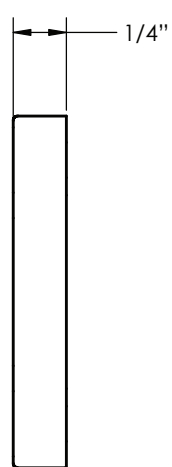

MIX MATCH THUMBTURN PRIVACY BOLT - ROSETTES

DISK ROSETTE
8681, 8682

WATFORD ROSETTE
8481, 8482

SQUARE ROSETTE
8581, 8582

WILSHIRE ROSETTE
8381, 8382

MIX MATCH THUMBTURN PRIVACY BOLT - WITH INDICATOR

DISK ROSETTE
8681, 8682

WATFORD ROSETTE
8481, 8482

SQUARE ROSETTE
8581, 8582

WILSHIRE ROSETTE
8381, 8382

MIX MATCH THUMBTURN PRIVACY BOLT - THUMBTURN STYLES

RECTANGULAR
REC

RECTANGULAR STEP
RES

ARCHED
ARC

ARCHED STEP
ARS