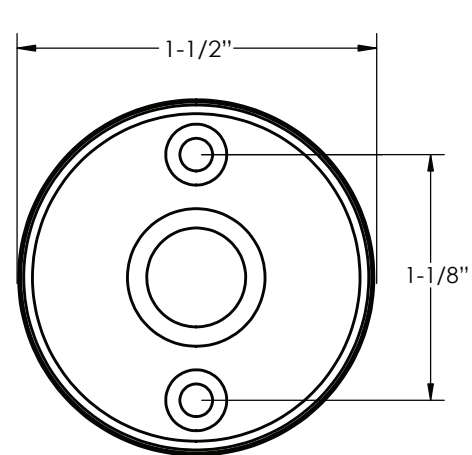

MIX MATCH THUMBTURN PRIVACY BOLT - ROSETTES

DISK ROSETTE
8681, 8682

WATFORD ROSETTE
8481, 8482

SQUARE ROSETTE
8581, 8582

WILSHIRE ROSETTE
8381, 8382

MIX MATCH THUMBTURN PRIVACY BOLT - WITH INDICATOR

DISK ROSETTE
8681, 8682

WATFORD ROSETTE
8481, 8482

SQUARE ROSETTE
8581, 8582

WILSHIRE ROSETTE
8381, 8382

MIX MATCH THUMBTURN PRIVACY BOLT - THUMBTURN STYLES

RECTANGULAR
REC

RECTANGULAR STEP
RES

ARCHED
ARC

ARCHED STEP
ARS