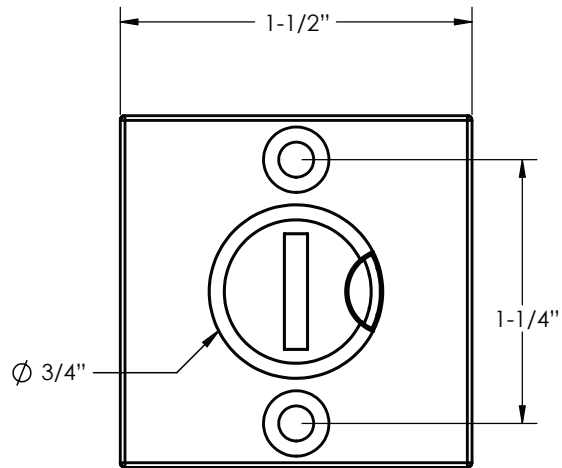

MIX MATCH THUMBTURN PRIVACY BOLT - ROSETTES

DISK ROSETTE
8681, 8682

WATFORD ROSETTE
8481, 8482

SQUARE ROSETTE
8581, 8582

WILSHIRE ROSETTE
8381, 8382

MIX MATCH THUMBTURN PRIVACY BOLT - WITH INDICATOR

DISK ROSETTE
8681, 8682

WATFORD ROSETTE
8481, 8482

SQUARE ROSETTE
8581, 8582

WILSHIRE ROSETTE
8381, 8382

MIX MATCH THUMBTURN PRIVACY BOLT - THUMBTURN STYLES

RECTANGULAR
REC

RECTANGULAR STEP
RES

ARCHED
ARC

ARCHED STEP
ARS