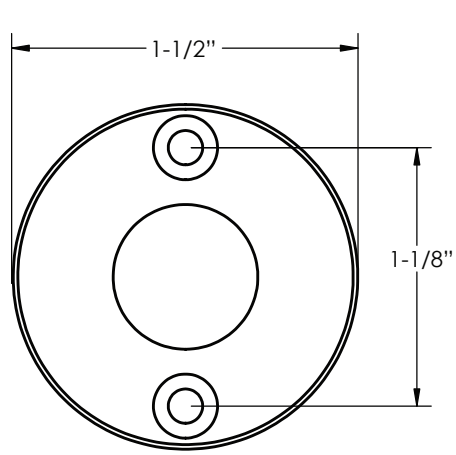

MIX MATCH THUMBTURN PRIVACY BOLT - ROSETTES

DISK ROSETTE
8681, 8682

WATFORD ROSETTE
8481, 8482

SQUARE ROSETTE
8581, 8582

WILSHIRE ROSETTE
8381, 8382

MIX MATCH THUMBTURN PRIVACY BOLT - WITH INDICATOR

DISK ROSETTE
8681, 8682

WATFORD ROSETTE
8481, 8482

SQUARE ROSETTE
8581, 8582

WILSHIRE ROSETTE
8381, 8382

MIX MATCH THUMBTURN PRIVACY BOLT - THUMBTURN STYLES

RECTANGULAR
REC

RECTANGULAR STEP
RES

ARCHED
ARC

ARCHED STEP
ARS