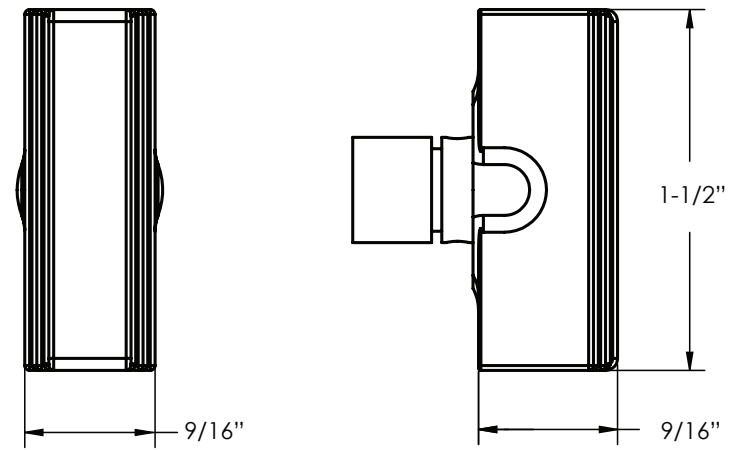

MIX MATCH THUMBTURN PRIVACY BOLT - ROSETTES

DISK ROSETTE
8681, 8682

WATFORD ROSETTE
8481, 8482

SQUARE ROSETTE
8581, 8582

WILSHIRE ROSETTE
8381, 8382

MIX MATCH THUMBTURN PRIVACY BOLT - WITH INDICATOR

DISK ROSETTE
8681, 8682

WATFORD ROSETTE
8481, 8482

SQUARE ROSETTE
8581, 8582

WILSHIRE ROSETTE
8381, 8382

MIX MATCH THUMBTURN PRIVACY BOLT - THUMBTURN STYLES

RECTANGULAR
REC

RECTANGULAR STEP
RES

ARCHED
ARC

ARCHED STEP
ARS