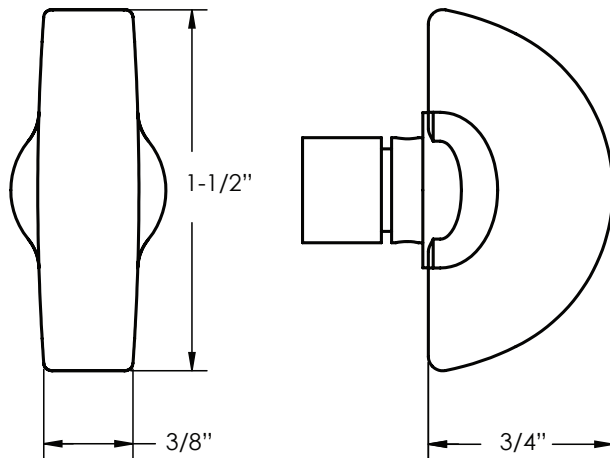

MIX MATCH THUMBTURN PRIVACY BOLT - ROSETTES

DISK ROSETTE
8681, 8682

WATFORD ROSETTE
8481, 8482

SQUARE ROSETTE
8581, 8582

WILSHIRE ROSETTE
8381, 8382

MIX MATCH THUMBTURN PRIVACY BOLT - WITH INDICATOR

DISK ROSETTE
8681, 8682

WATFORD ROSETTE
8481, 8482

SQUARE ROSETTE
8581, 8582

WILSHIRE ROSETTE
8381, 8382

MIX MATCH THUMBTURN PRIVACY BOLT - THUMBTURN STYLES

RECTANGULAR
REC

RECTANGULAR STEP
RES

ARCHED
ARC

ARCHED STEP
ARS