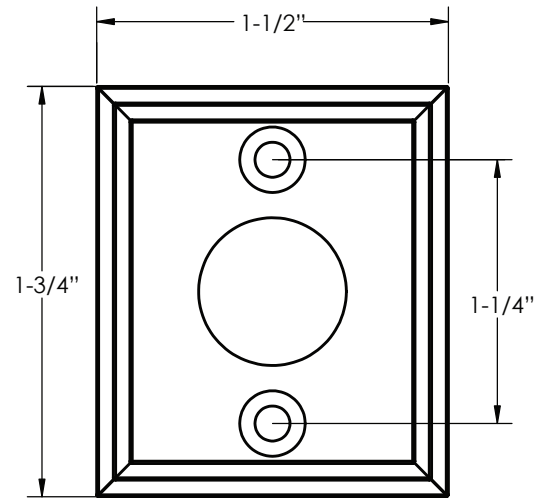

MIX MATCH THUMBTURN PRIVACY BOLT - ROSETTES

DISK ROSETTE
8681, 8682

WATFORD ROSETTE
8481, 8482

SQUARE ROSETTE
8581, 8582

WILSHIRE ROSETTE
8381, 8382

MIX MATCH THUMBTURN PRIVACY BOLT - WITH INDICATOR

DISK ROSETTE
8681, 8682

WATFORD ROSETTE
8481, 8482

SQUARE ROSETTE
8581, 8582

WILSHIRE ROSETTE
8381, 8382

MIX MATCH THUMBTURN PRIVACY BOLT - THUMBTURN STYLES

RECTANGULAR
REC

RECTANGULAR STEP
RES

ARCHED
ARC

ARCHED STEP
ARS