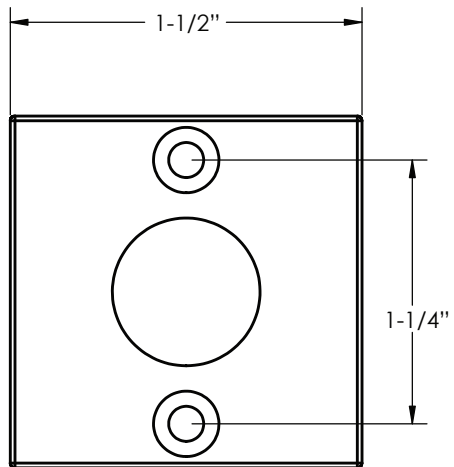

MIX MATCH THUMBTURN PRIVACY BOLT - ROSETTES

DISK ROSETTE
8681, 8682

WATFORD ROSETTE
8481, 8482

SQUARE ROSETTE
8581, 8582

WILSHIRE ROSETTE
8381, 8382

MIX MATCH THUMBTURN PRIVACY BOLT - WITH INDICATOR

DISK ROSETTE
8681, 8682

WATFORD ROSETTE
8481, 8482

SQUARE ROSETTE
8581, 8582

WILSHIRE ROSETTE
8381, 8382

MIX MATCH THUMBTURN PRIVACY BOLT - THUMBTURN STYLES

RECTANGULAR
REC

RECTANGULAR STEP
RES

ARCHED
ARC

ARCHED STEP
ARS