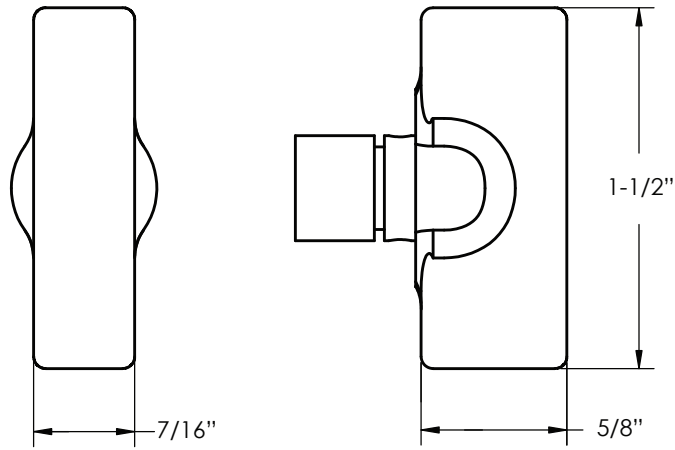

MIX MATCH THUMBTURN PRIVACY BOLT - ROSETTES

DISK ROSETTE
8681, 8682

WATFORD ROSETTE
8481, 8482

SQUARE ROSETTE
8581, 8582

WILSHIRE ROSETTE
8381, 8382

MIX MATCH THUMBTURN PRIVACY BOLT - WITH INDICATOR

DISK ROSETTE
8681, 8682

WATFORD ROSETTE
8481, 8482

SQUARE ROSETTE
8581, 8582

WILSHIRE ROSETTE
8381, 8382

MIX MATCH THUMBTURN PRIVACY BOLT - THUMBTURN STYLES

RECTANGULAR
REC

RECTANGULAR STEP
RES

ARCHED
ARC

ARCHED STEP
ARS