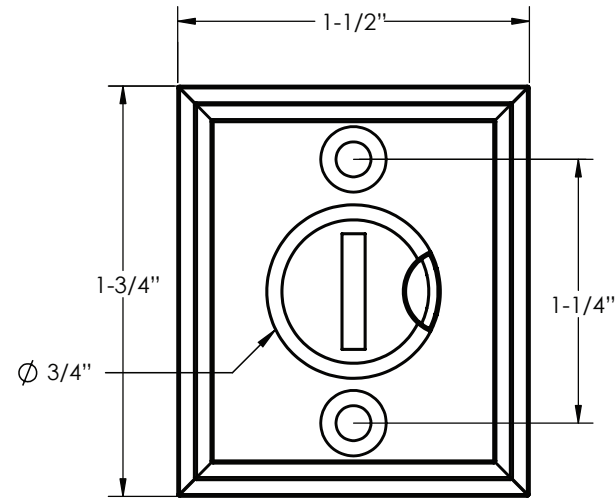

MIX MATCH THUMBTURN PRIVACY BOLT - ROSETTES

DISK ROSETTE
8681, 8682

WATFORD ROSETTE
8481, 8482

SQUARE ROSETTE
8581, 8582

WILSHIRE ROSETTE
8381, 8382

MIX MATCH THUMBTURN PRIVACY BOLT - WITH INDICATOR

DISK ROSETTE
8681, 8682

WATFORD ROSETTE
8481, 8482

SQUARE ROSETTE
8581, 8582

WILSHIRE ROSETTE
8381, 8382

MIX MATCH THUMBTURN PRIVACY BOLT - THUMBTURN STYLES

RECTANGULAR
REC

RECTANGULAR STEP
RES

ARCHED
ARC

ARCHED STEP
ARS