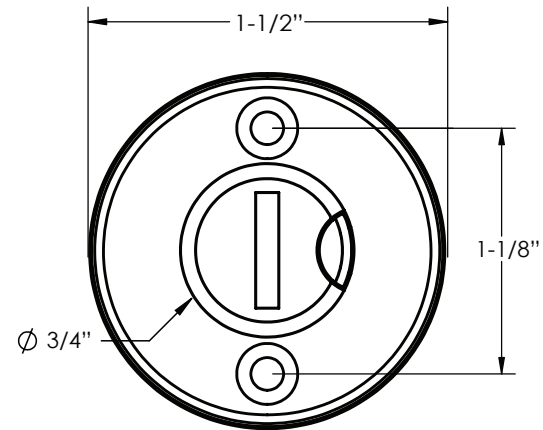

MIX MATCH THUMBTURN PRIVACY BOLT - ROSETTES

DISK ROSETTE
8681, 8682

WATFORD ROSETTE
8481, 8482

SQUARE ROSETTE
8581, 8582

WILSHIRE ROSETTE
8381, 8382

MIX MATCH THUMBTURN PRIVACY BOLT - WITH INDICATOR

DISK ROSETTE
8681, 8682

WATFORD ROSETTE
8481, 8482

SQUARE ROSETTE
8581, 8582

WILSHIRE ROSETTE
8381, 8382

MIX MATCH THUMBTURN PRIVACY BOLT - THUMBTURN STYLES

RECTANGULAR
REC

RECTANGULAR STEP
RES

ARCHED
ARC

ARCHED STEP
ARS