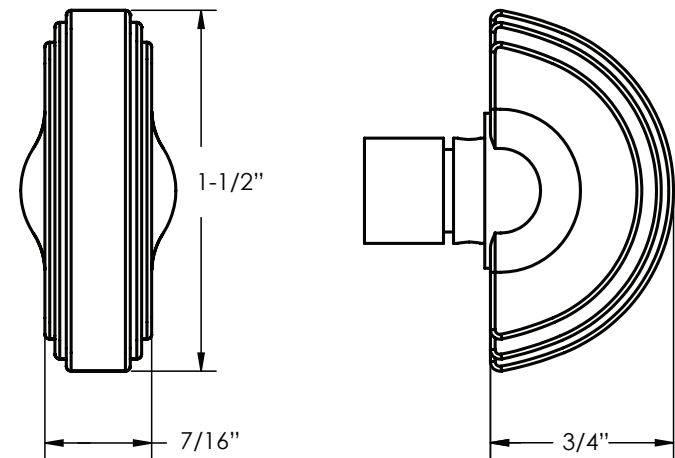

MIX MATCH THUMBTURN PRIVACY BOLT - ROSETTES

DISK ROSETTE
8681, 8682

WATFORD ROSETTE
8481, 8482

SQUARE ROSETTE
8581, 8582

WILSHIRE ROSETTE
8381, 8382

MIX MATCH THUMBTURN PRIVACY BOLT - WITH INDICATOR

DISK ROSETTE
8681, 8682

WATFORD ROSETTE
8481, 8482

SQUARE ROSETTE
8581, 8582

WILSHIRE ROSETTE
8381, 8382

MIX MATCH THUMBTURN PRIVACY BOLT - THUMBTURN STYLES

RECTANGULAR
REC

RECTANGULAR STEP
RES

ARCHED
ARC

ARCHED STEP
ARS