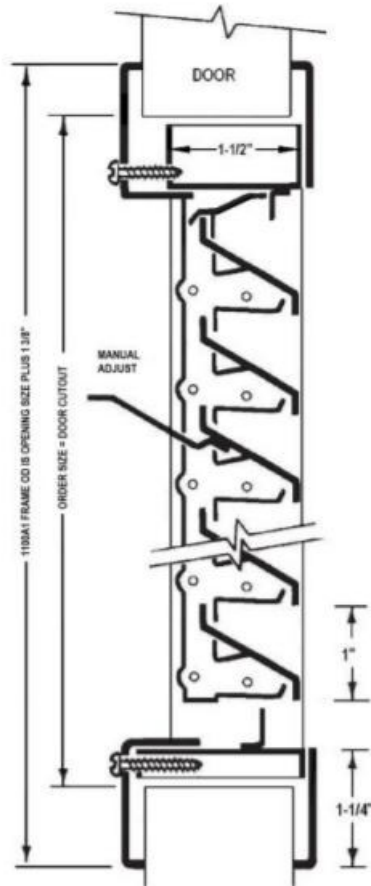

**TRADEMARK
HARDWARE**

WORLD OF QUALITY HARDWARE

PRODUCT SPECS

SKU: C1100C

www.tmhardware.com

845-388-1300

845-388-1388

sales@tmhardware.com