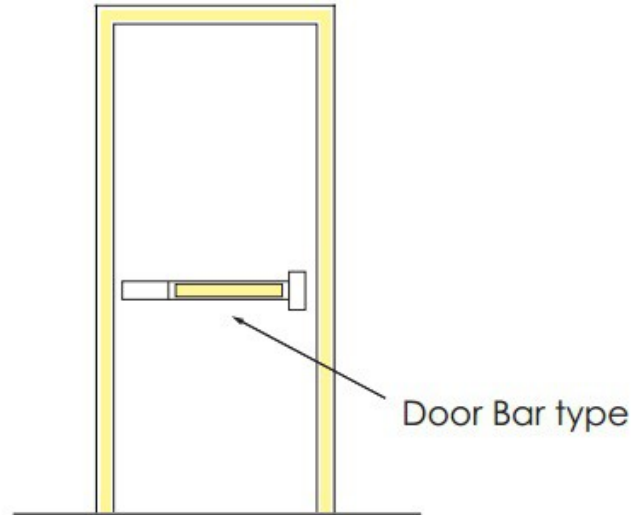

**Trademark
HARDWARE**

PRODUCT SPECS

PUSH TO OPEN

1" (25.4) x 39" (990.6)
"PUSH TO OPEN"

SKU: Z1208

**Trademark
HARDWARE**

148 Horton Drive, Suite B
Monsey, NY 10952

Phone: 845-388-1300
Fax: 845-388-1388