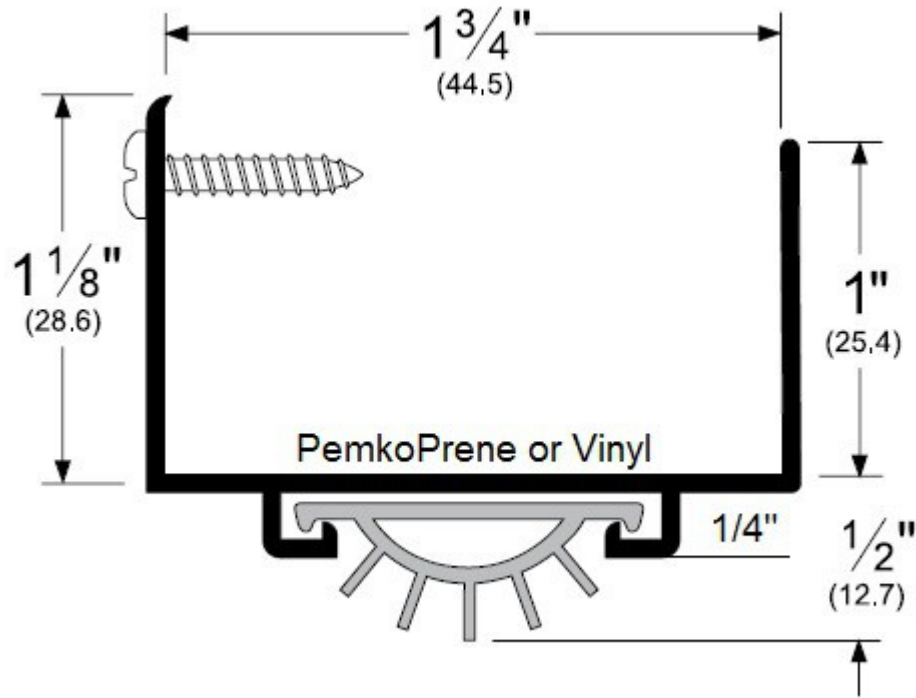

**TRADEMARK
HARDWARE**

WORLD OF QUALITY HARDWARE

PRODUCT SPECS

SKU: PK217

www.tmhardware.com

845-388-1300

845-388-1388

sales@tmhardware.com