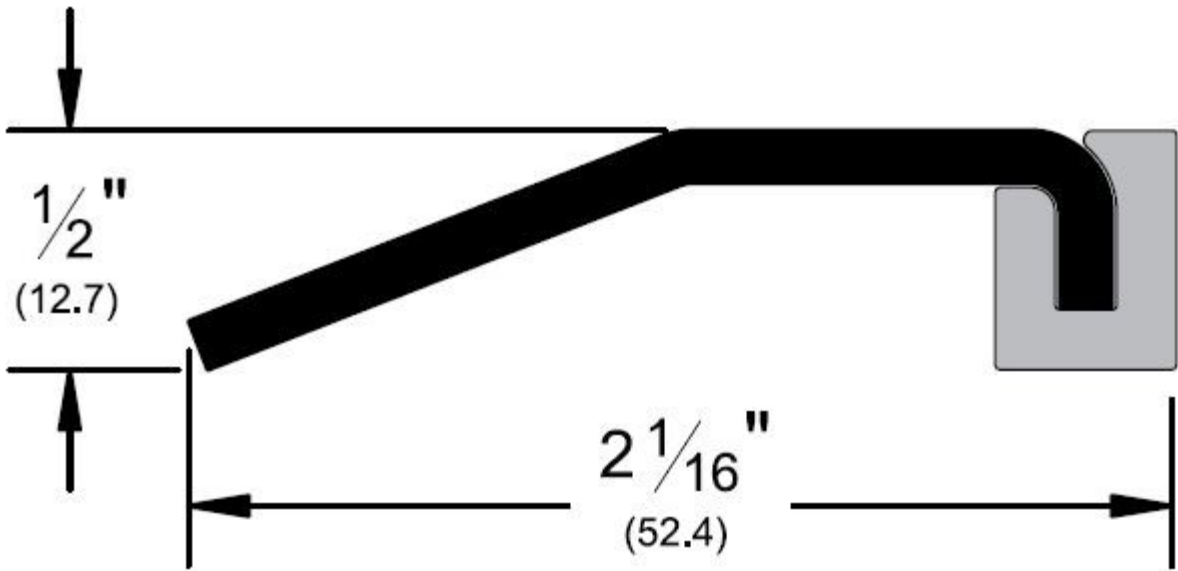

**TRADEMARK
HARDWARE**

WORLD OF QUALITY HARDWARE

PRODUCT SPECS

SKU: P252SS

www.tmhardware.com

845-388-1300

845-388-1388

sales@tmhardware.com