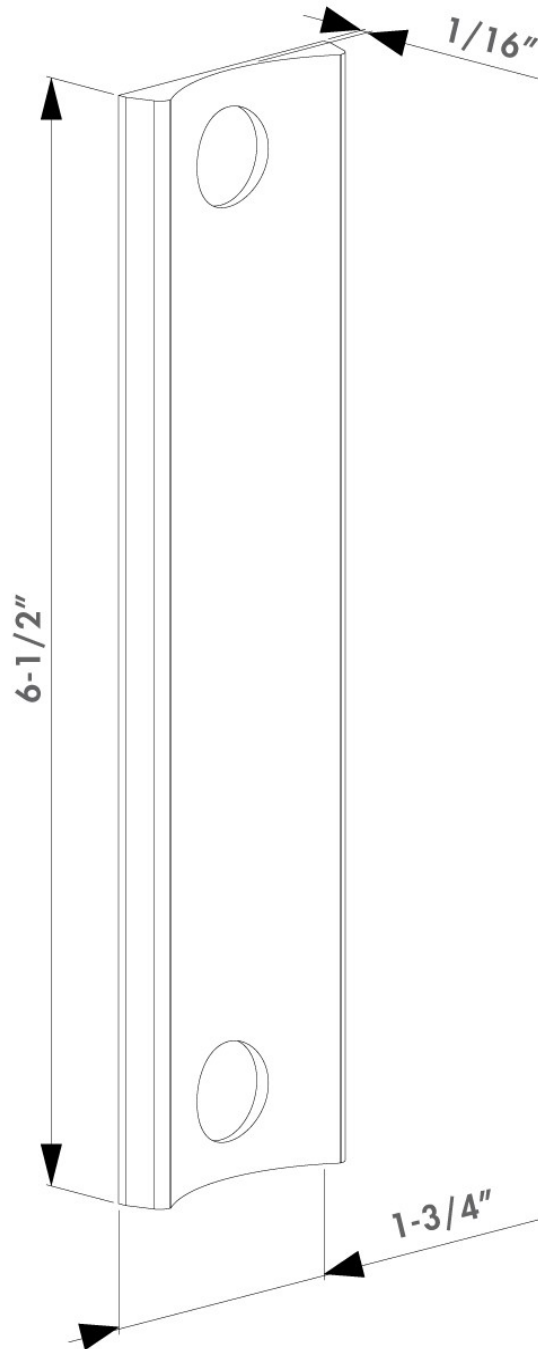

**TRADEMARK
HARDWARE**

WORLD OF QUALITY HARDWARE

PRODUCT SPECS

SKU: L3018LA

www.tmhardware.com

845-388-1300

845-388-1388

sales@tmhardware.com