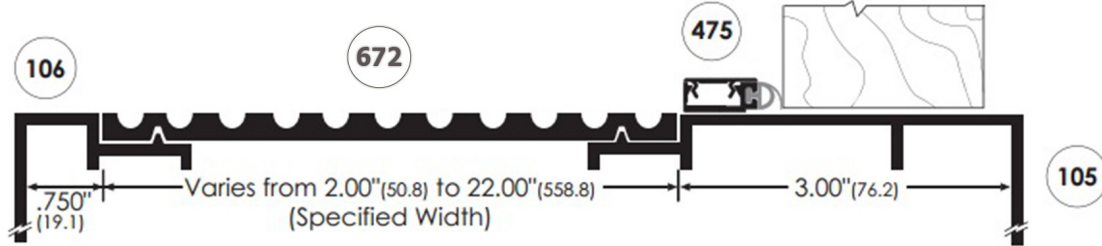

**Trademark
HARDWARE**

PRODUCT SPECS

- 105 Adjustable Width Threshold - Bulkhead Rest
- 106 Adjustable Width Threshold - Bulkhead Rest
- 475 Adjustable Stop for Threshold
- 672 Adjustable Threshold Plate