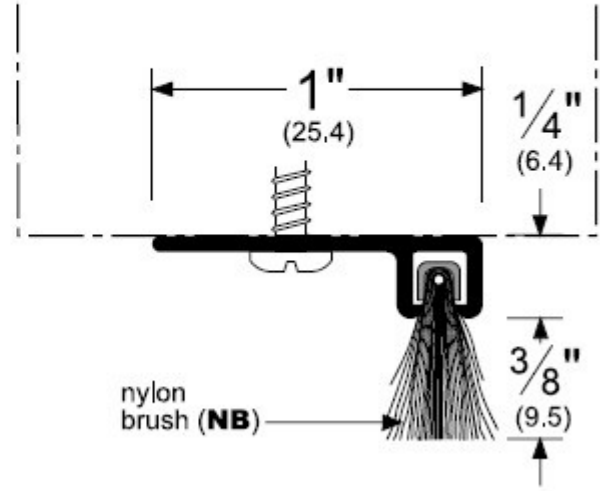

**Trademark
HARDWARE**

PRODUCT SPECS

Nylon Brush

Soft Brush

SKU: P90041

**Trademark
HARDWARE**

148 Horton Drive, Suite B
Monsey, NY 10952

Phone: 845-388-1300
Fax: 845-388-1388