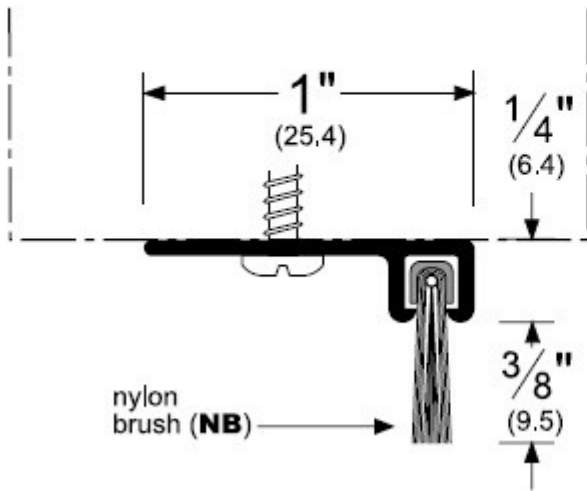

**Trademark
HARDWARE**

PRODUCT SPECS

Nylon Brush

Soft Brush

SKU: P90041

**Trademark
HARDWARE**

148 Horton Drive, Suite B
Monsey, NY 10952

Phone: 845-388-1300
Fax: 845-388-1388