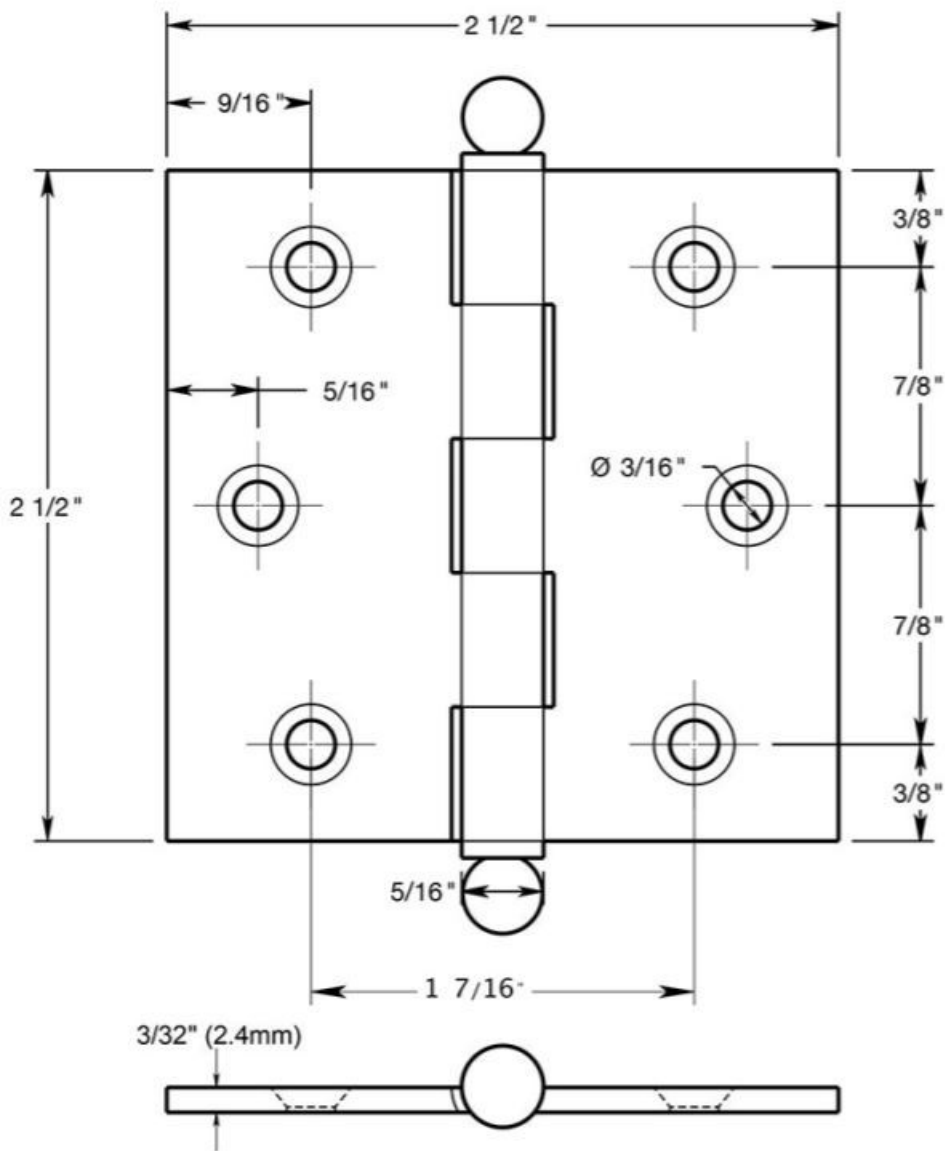

**TRADEMARK
HARDWARE**

WORLD OF QUALITY HARDWARE

Product Specs

SKU DCH2525

www.tmhardware.com

845-388-1300

845-388-1388

sales@tmhardware.com