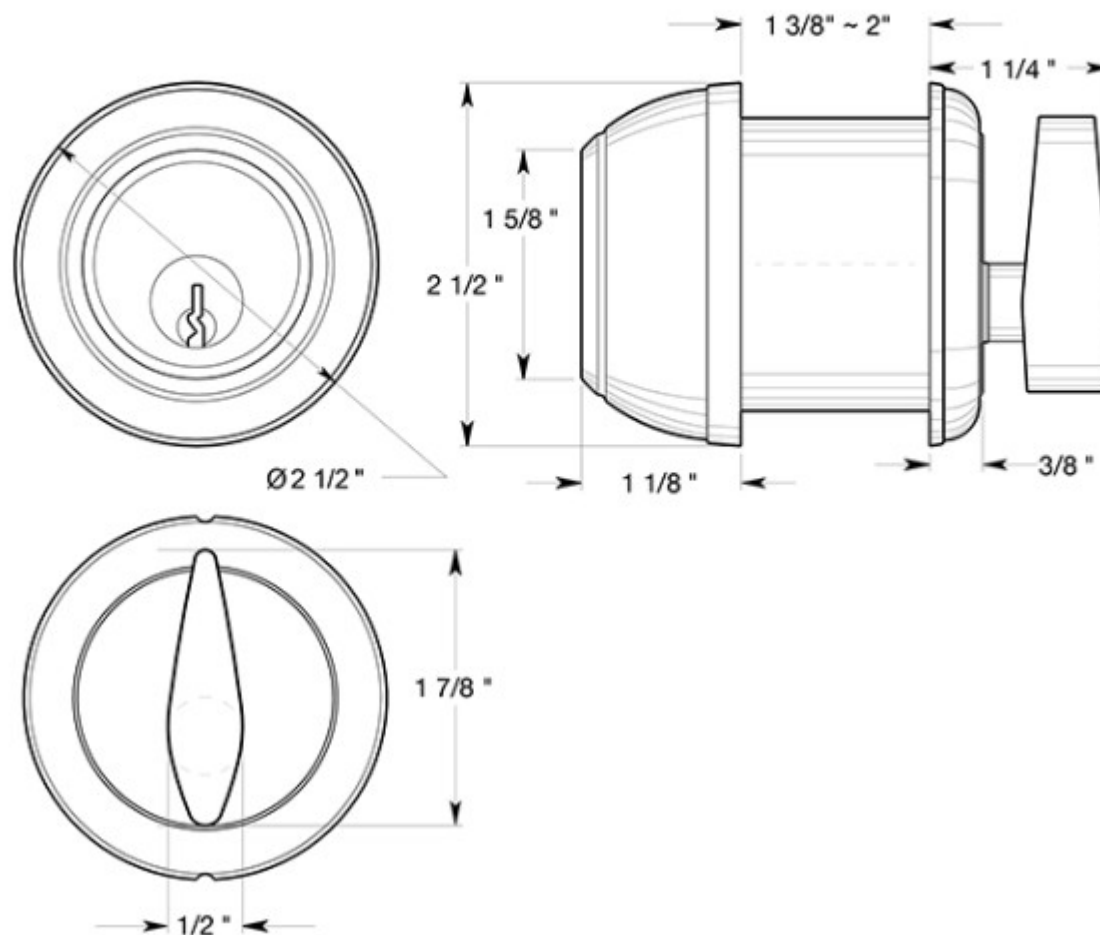

## CL200LM

DEADBOLT / SINGLE CYLINDER / COMMERCIAL GRADE 1 / STEEL & ZINC

DRAWING NOT TO SCALE

NOTE: Deltana reserves the right to constantly improve its products and is not responsible for differences between the product in-hand and the specifications contained in this drawing. We do not recommend to pre-drill holes or pre-cut woods or metals based on the drawing information if the veracity of the specifications has not been proven by the live product.