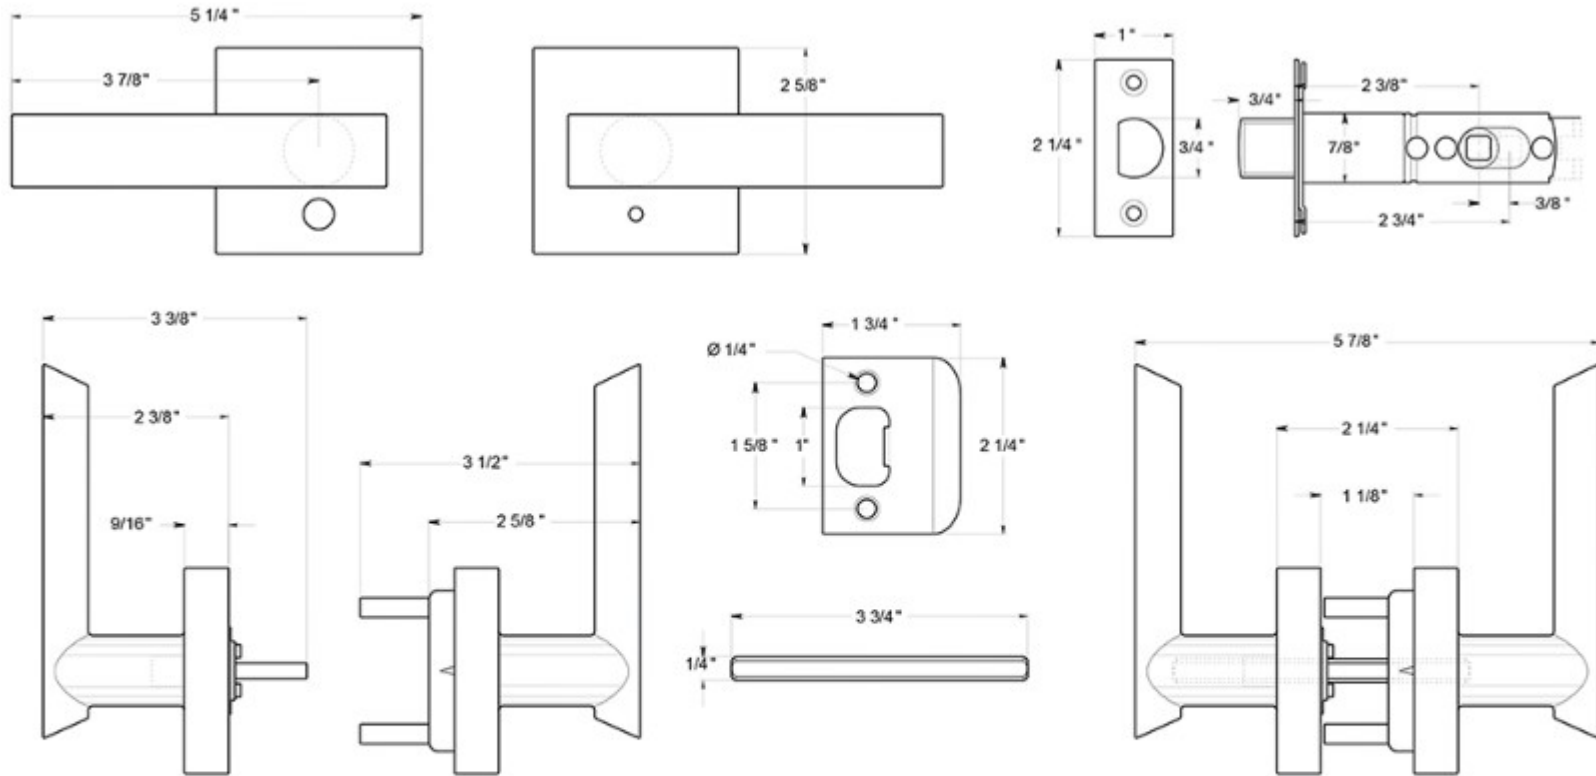

**Trademark
HARDWARE**

DELTA ZLSS2 LIVINGSTON LEVER

PRODUCT SPECS

DRAWING NOT TO SCALE

NOTE: Deltana reserves the right to constantly improve its products and is not responsible for differences between the product in-hand and the specifications contained in this drawing. We do not recommend to pre-drill holes or pre-cut woods or metals based on the drawing information if the veracity of the specifications has not been proven by the live product.