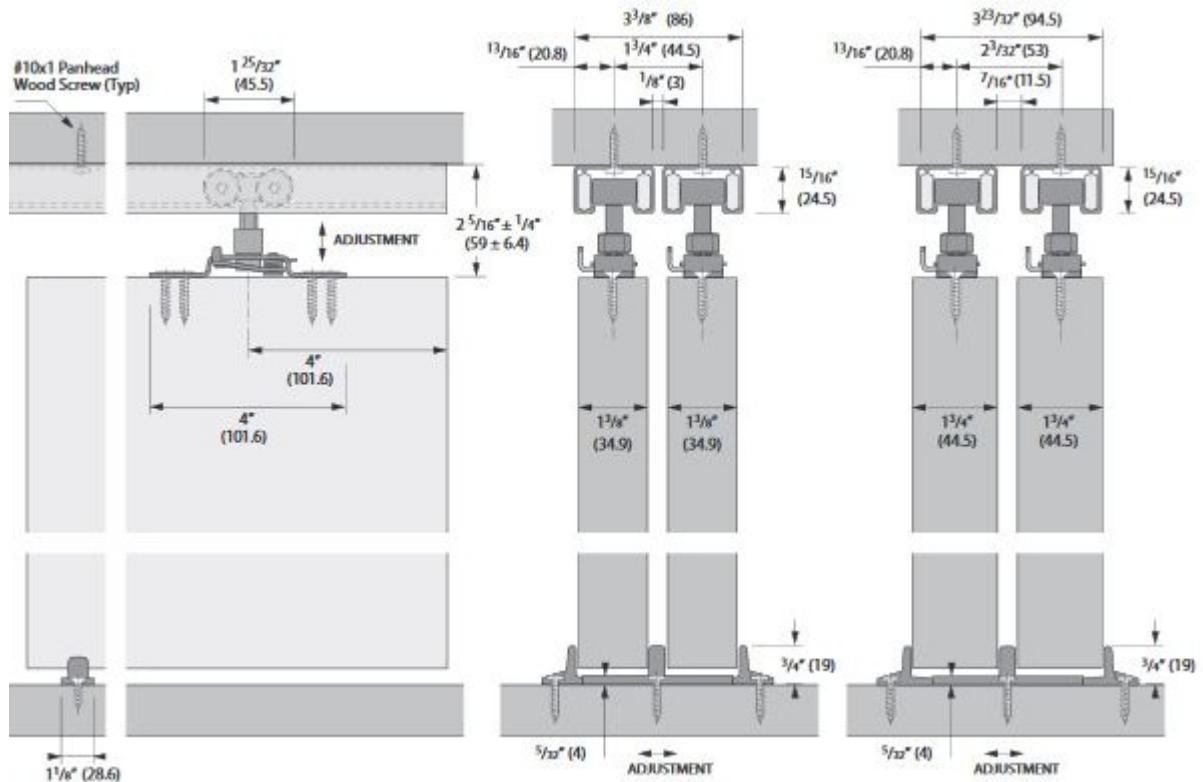

**TRADEMARK
HARDWARE**

WORLD OF QUALITY HARDWARE

PRODUCT SPECS

**SKU: S1135336;
S1135353;
S1135354;
S1135355;
S1135356**

www.tmhardware.com

845-388-1300

845-388-1388

sales@tmhardware.com