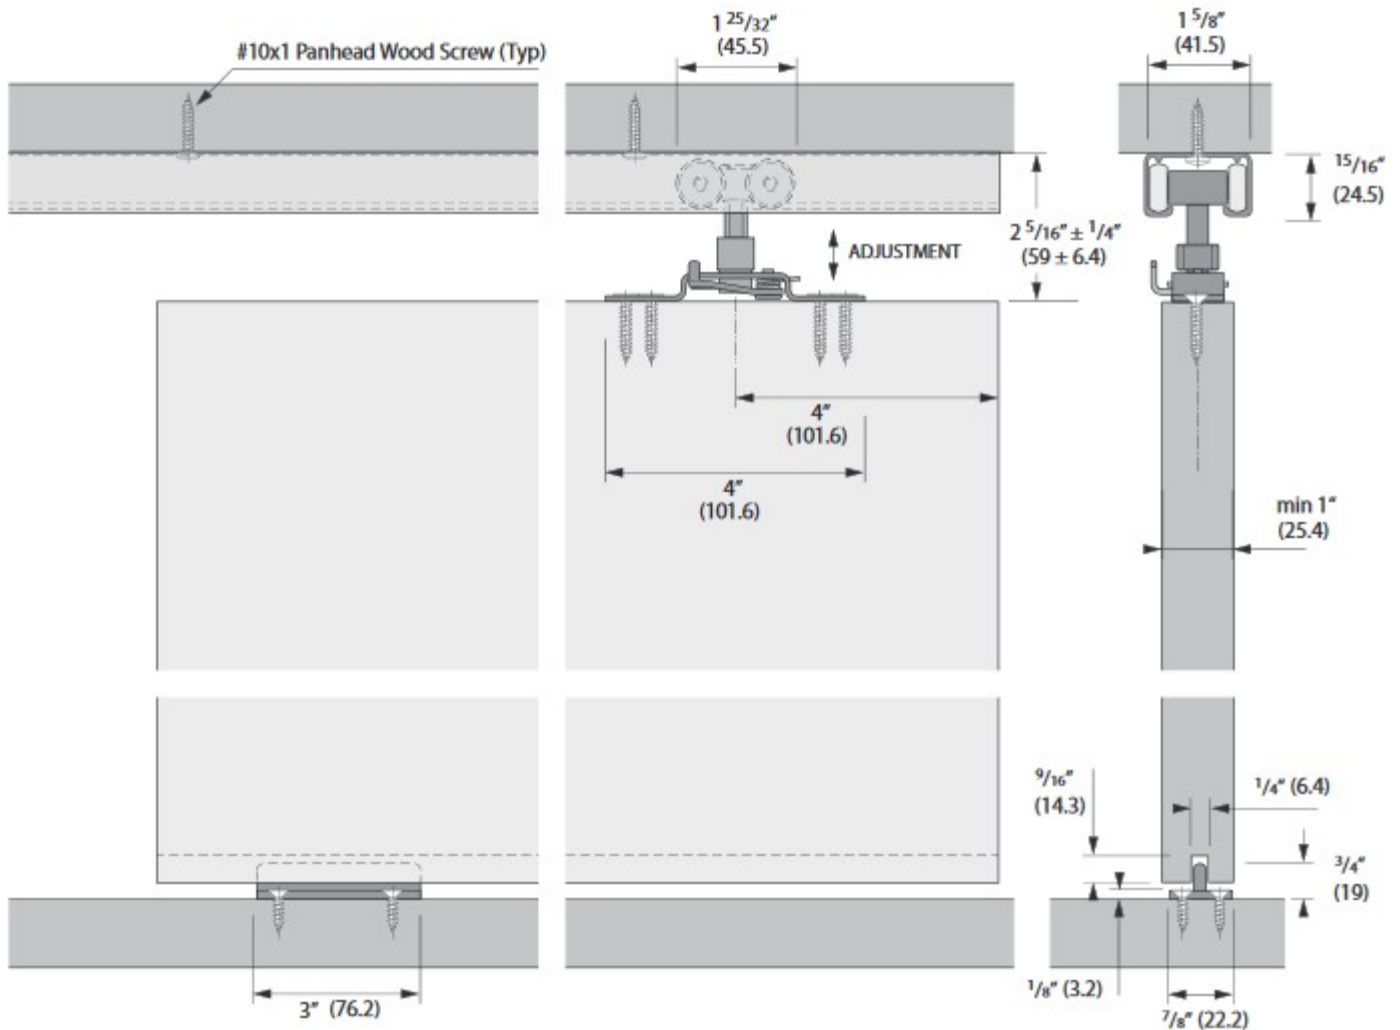

# PRODUCT SPECS

**SKU: S1135334;  
S1135349;  
S1135350;  
S1135351;  
S1135352**

www.tmhardware.com

845-388-1300

845-388-1388

sales@tmhardware.com