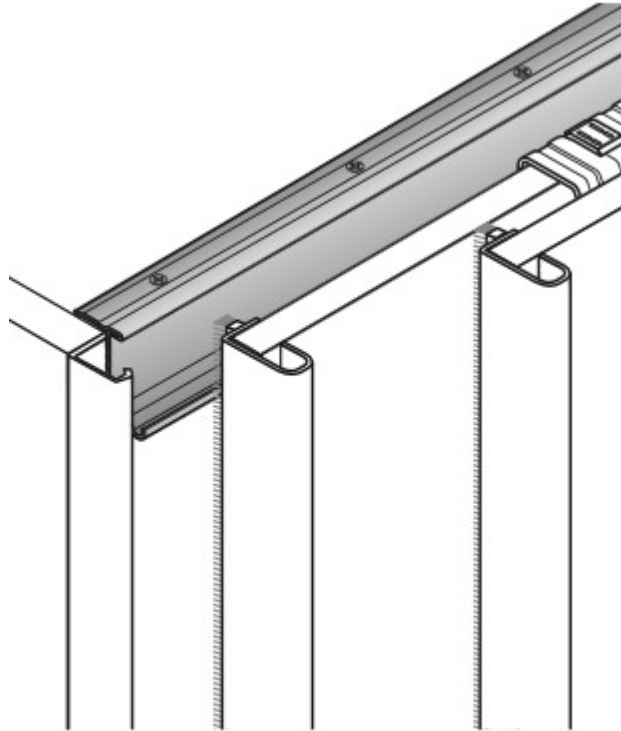

**TRADEMARK
HARDWARE**

WORLD OF QUALITY HARDWARE

PRODUCT SPECS

c = 34 - Door overlay

SKU: B9117425

www.tmhardware.com

845-388-1300

845-388-1388