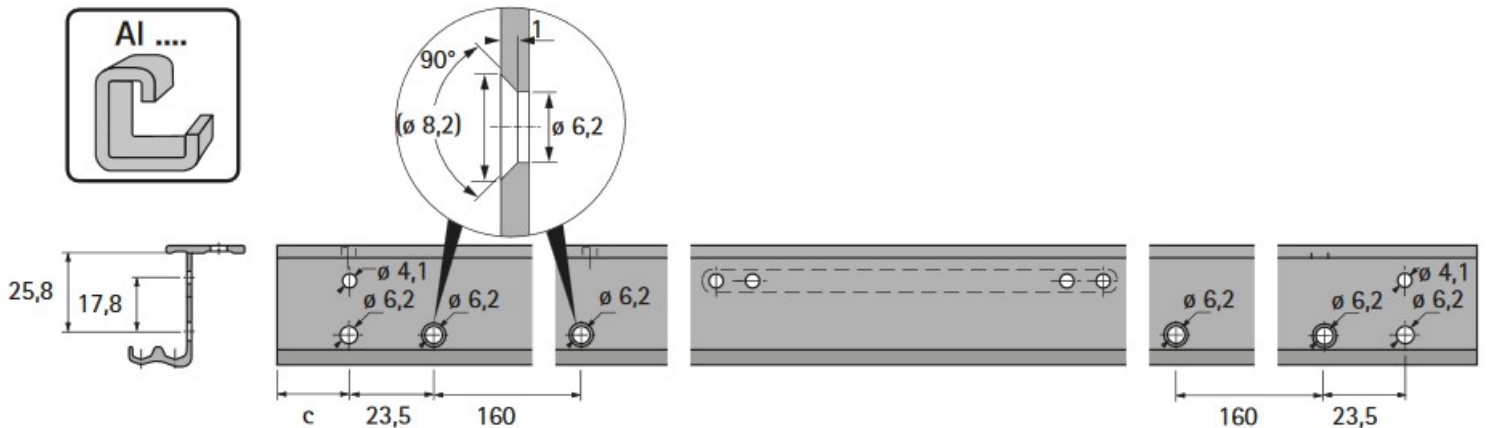

**TRADEMARK
HARDWARE**

WORLD OF QUALITY HARDWARE

PRODUCT SPECS

c = 34 - Door overlay

SKU: B9117425

www.tmhardware.com

845-388-1300

845-388-1388