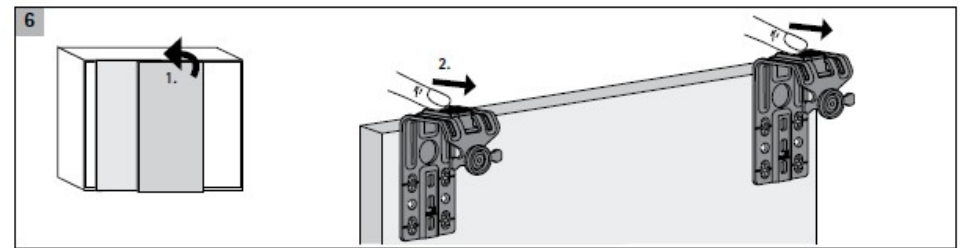

www.tmhardware.com

845-388-1300

845-388-1388

sales@tmhardware.com