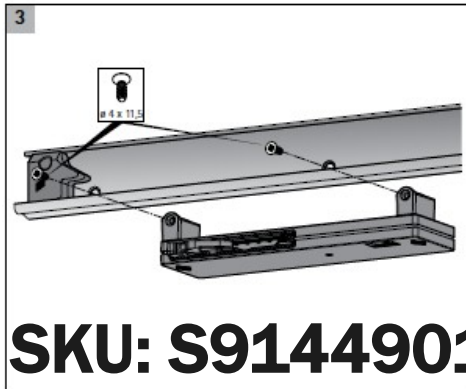

TRADEMARK HARDWARE

WORLD OF QUALITY HARDWARE

INSTALLATION

SKU: S9144901

www.tmhardware.com

845-388-1300

845-388-1388

sales@tmhardware.com