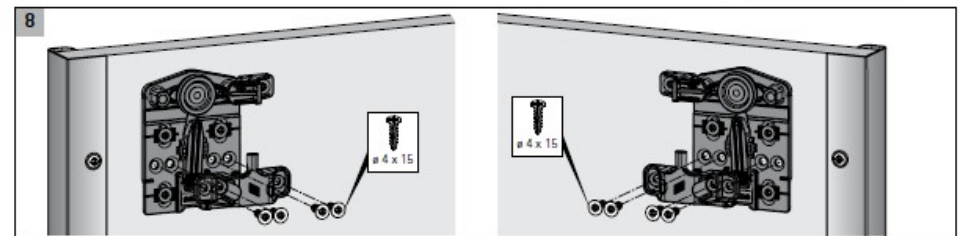

www.tmhardware.com

845-388-1300

845-388-1388

sales@tmhardware.com