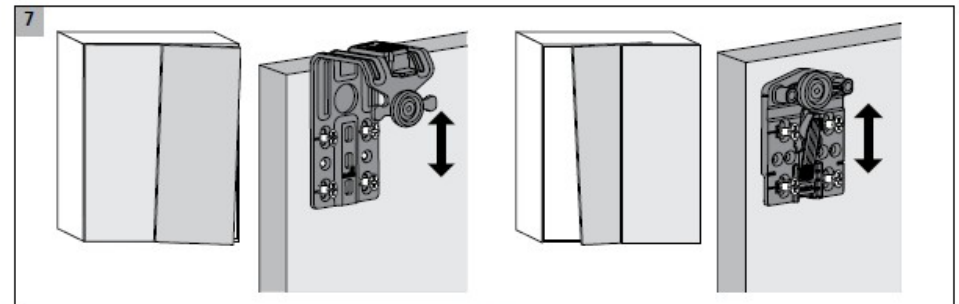

TRADEMARK HARDWARE

WORLD OF QUALITY HARDWARE

INSTALLATION

SKU: S9144901

www.tmhardware.com

845-388-1300

845-388-1388

sales@tmhardware.com