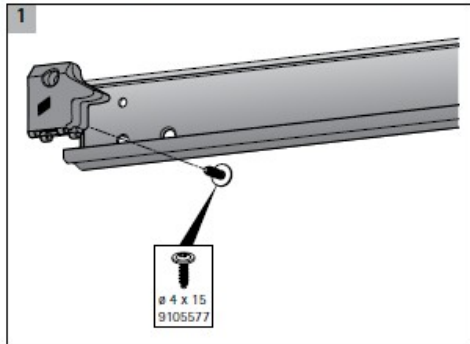

www.tmhardware.com

845-388-1300

845-388-1388

sales@tmhardware.com