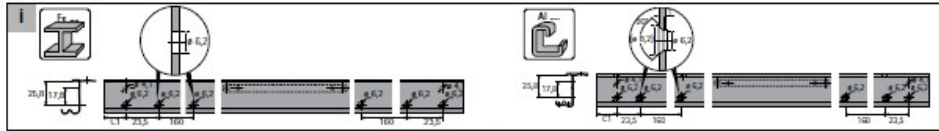

www.tmhardware.com

845-388-1300

845-388-1388

sales@tmhardware.com