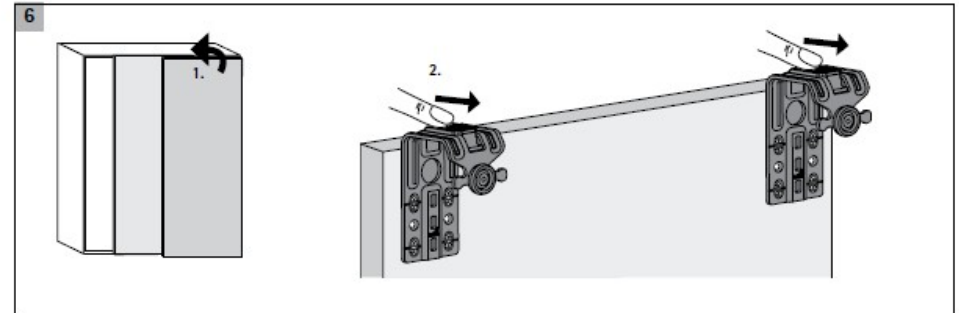

TRADEMARK HARDWARE

WORLD OF QUALITY HARDWARE

INSTALLATION

SKU: S9144901

www.tmhardware.com

845-388-1300

845-388-1388

sales@tmhardware.com