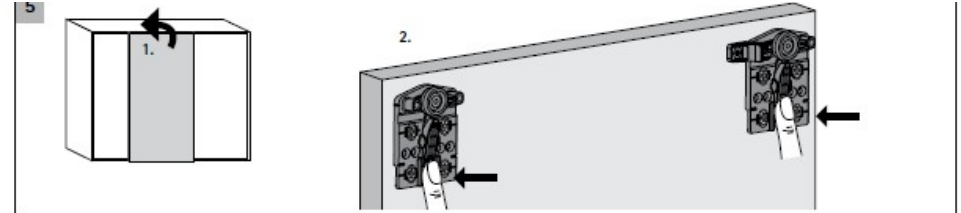

www.tmhardware.com

845-388-1300

845-388-1388

sales@tmhardware.com