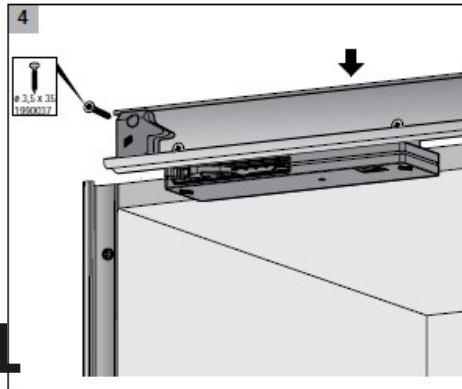

TRADEMARK HARDWARE

WORLD OF QUALITY HARDWARE

INSTALLATION

SKU: S9144901

www.tmhardware.com

845-388-1300

845-388-1388

sales@tmhardware.com