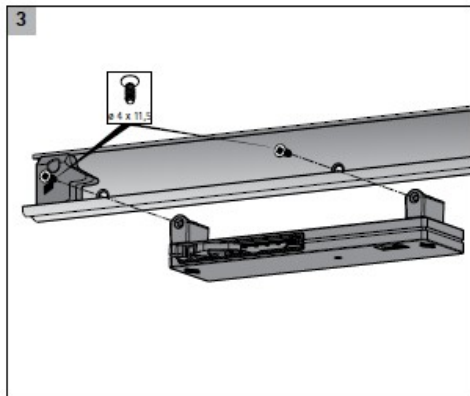

www.tmhardware.com

845-388-1300

845-388-1388

sales@tmhardware.com