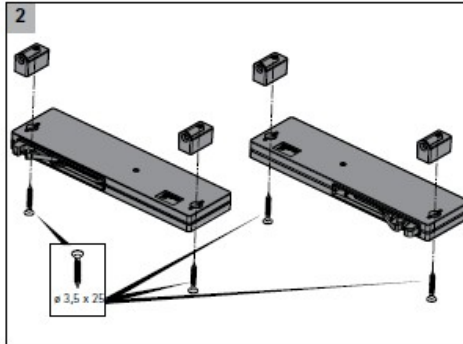

www.tmhardware.com

845-388-1300

845-388-1388

sales@tmhardware.com