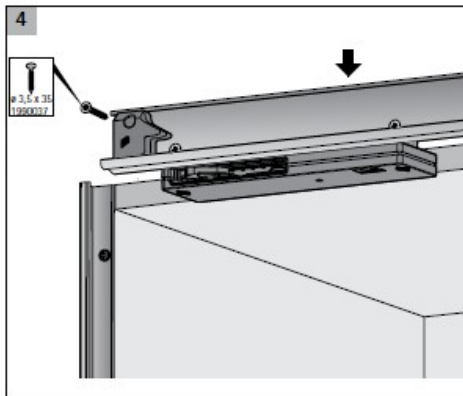

www.tmhardware.com

845-388-1300

845-388-1388

sales@tmhardware.com