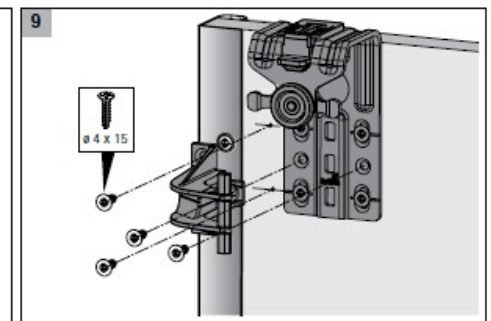

TRADEMARK HARDWARE

WORLD OF QUALITY HARDWARE

INSTALLATION

SKU: S9144901

www.tmhardware.com

845-388-1300

845-388-1388

sales@tmhardware.com