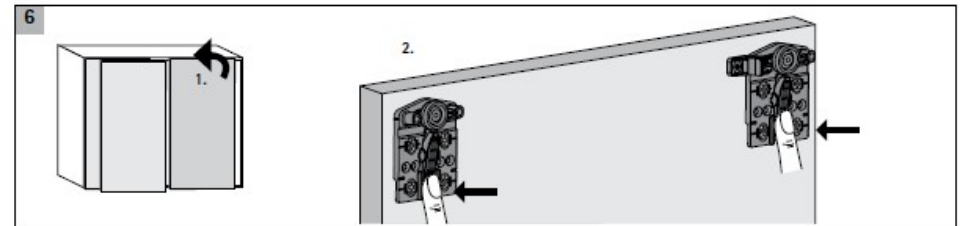

www.tmhardware.com

845-388-1300

845-388-1388

sales@tmhardware.com