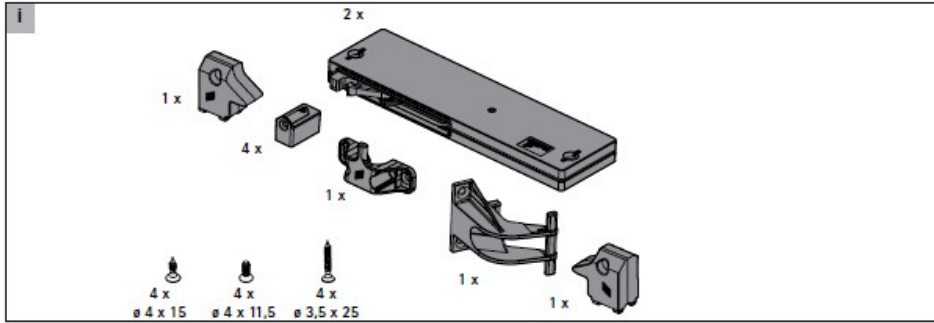

TRADEMARK HARDWARE

WORLD OF QUALITY HARDWARE

INSTALLATION

SKU: S9144901

www.tmhardware.com

845-388-1300

845-388-1388

sales@tmhardware.com