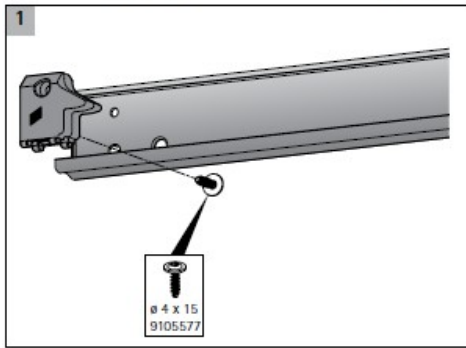

TRADEMARK HARDWARE

WORLD OF QUALITY HARDWARE

INSTALLATION

SKU: S9144901

www.tmhardware.com

845-388-1300

845-388-1388

sales@tmhardware.com