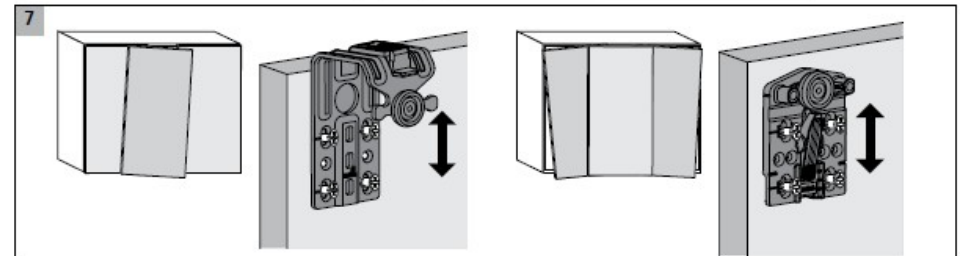

www.tmhardware.com

845-388-1300

845-388-1388

sales@tmhardware.com