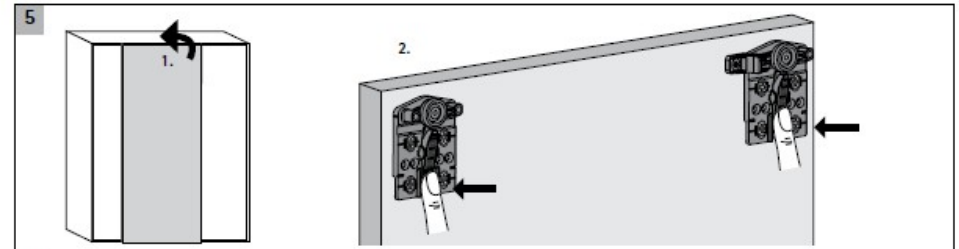

TRADEMARK HARDWARE

WORLD OF QUALITY HARDWARE

INSTALLATION

SKU: S9144901

www.tmhardware.com

845-388-1300

845-388-1388

sales@tmhardware.com