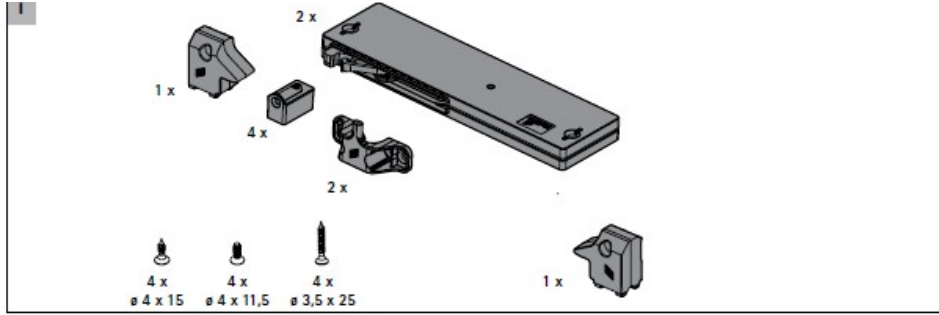

www.tmhardware.com

845-388-1300

845-388-1388

sales@tmhardware.com