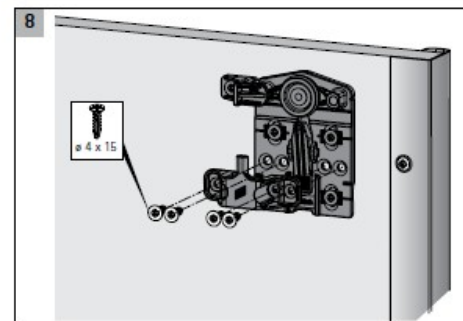

TRADEMARK HARDWARE

WORLD OF QUALITY HARDWARE

INSTALLATION

SKU: S9144901

www.tmhardware.com

845-388-1300

845-388-1388

sales@tmhardware.com