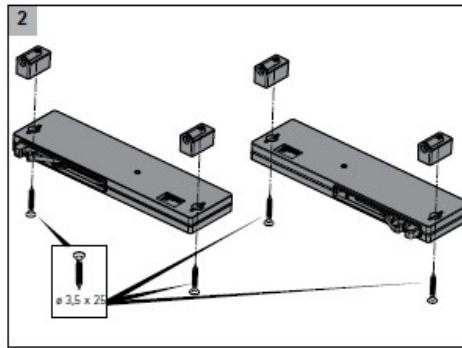

TRADEMARK HARDWARE

WORLD OF QUALITY HARDWARE

INSTALLATION

SKU: S9144901

www.tmhardware.com

845-388-1300

845-388-1388

sales@tmhardware.com