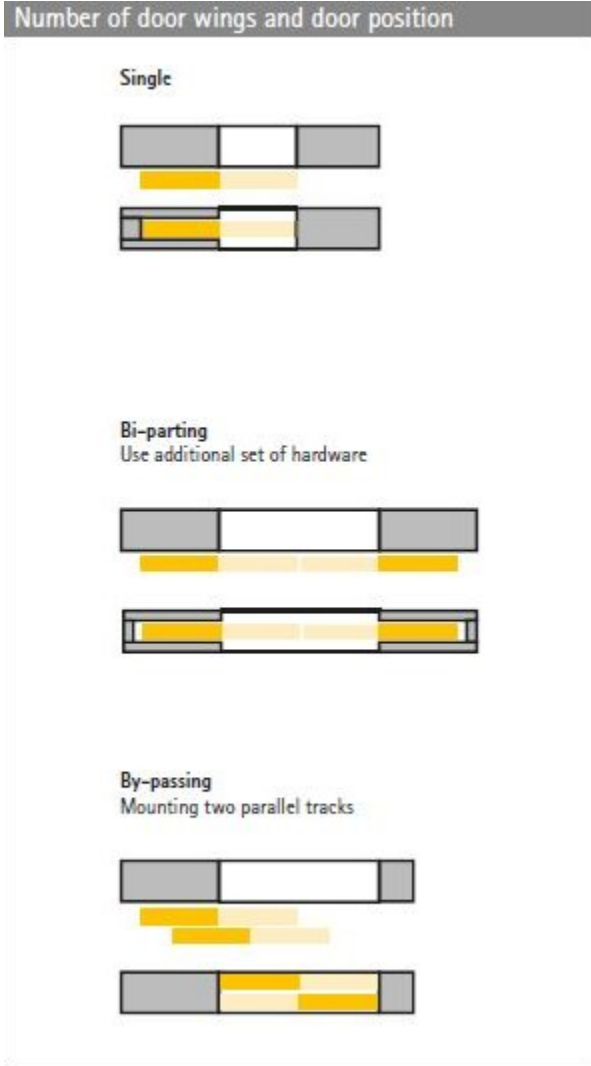

**TRADEMARK
HARDWARE**

WORLD OF QUALITY HARDWARE

PRODUCT SPECS

SKU: S_9200611

www.tmhardware.com

845-388-1300

845-388-1388

sales@tmhardware.com