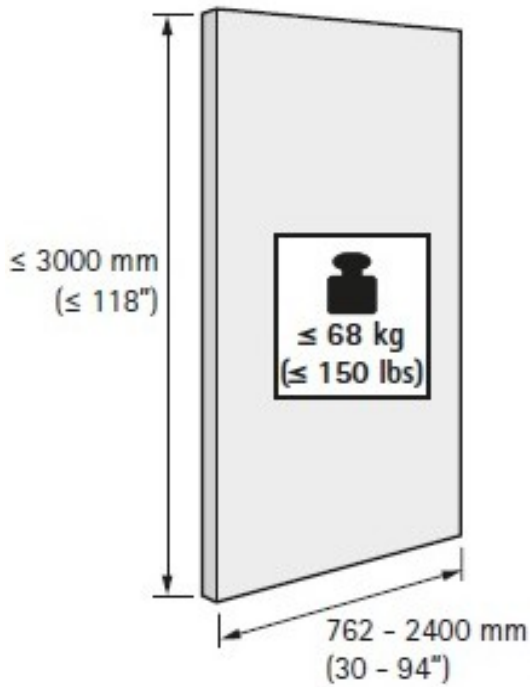

**TRADEMARK
HARDWARE**

WORLD OF QUALITY HARDWARE

PRODUCT SPECS

SKU: S_9200611

www.tmhardware.com

845-388-1300

845-388-1388

sales@tmhardware.com