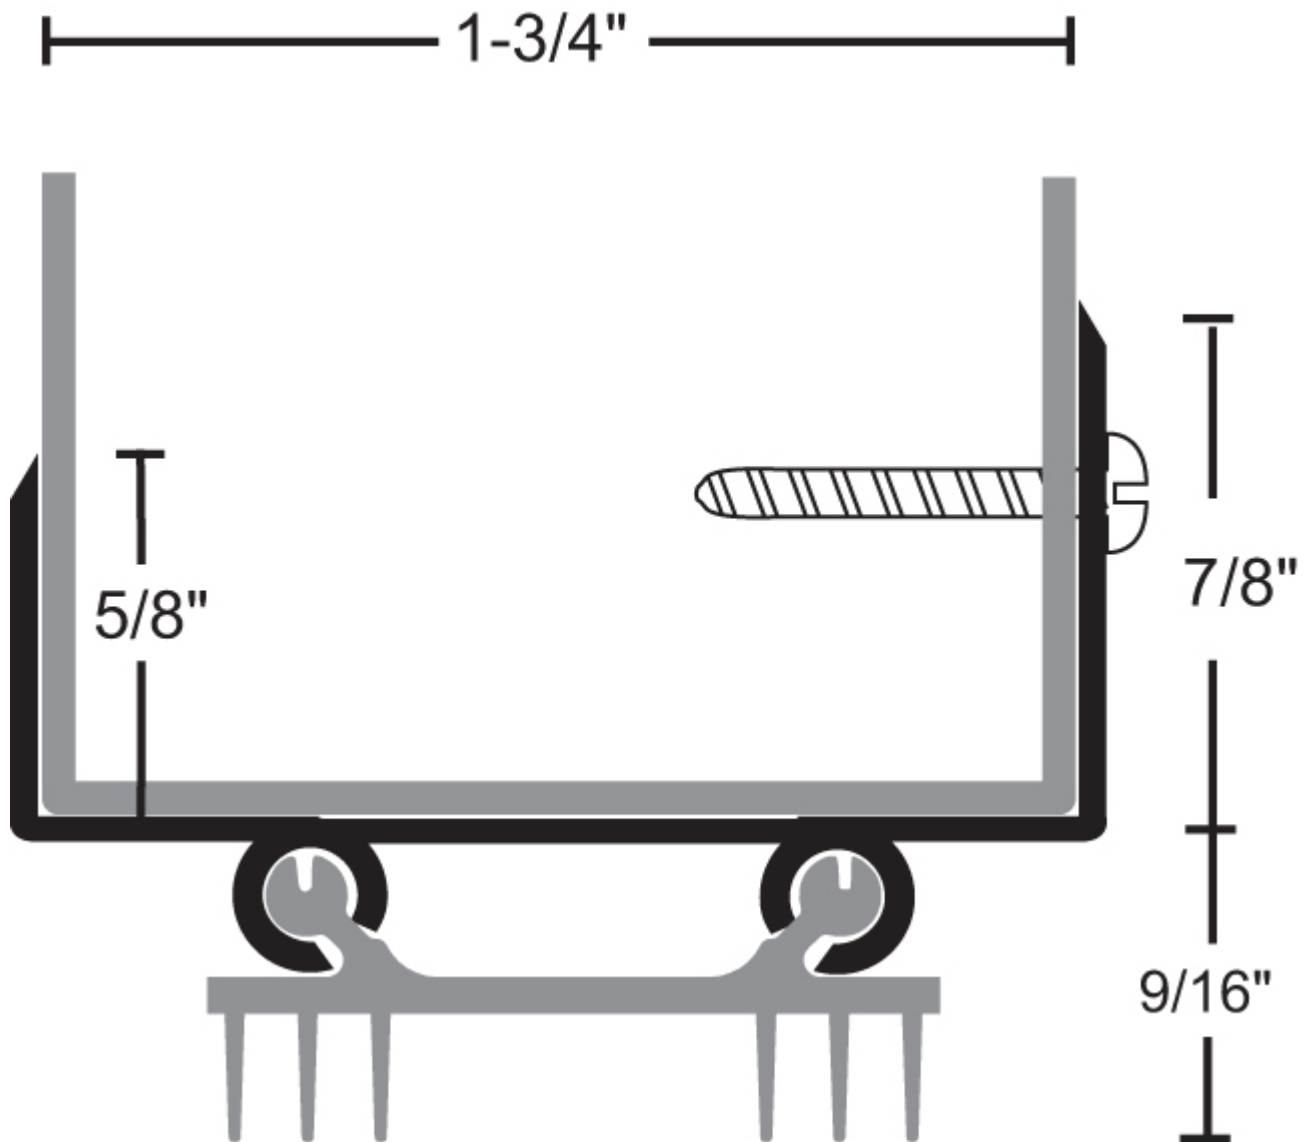

**TRADEMARK
HARDWARE**

WORLD OF QUALITY HARDWARE

Product Specs

SKU: N36ET6

www.tmhardware.com

845-388-1300

845-388-1388

sales@tmhardware.com