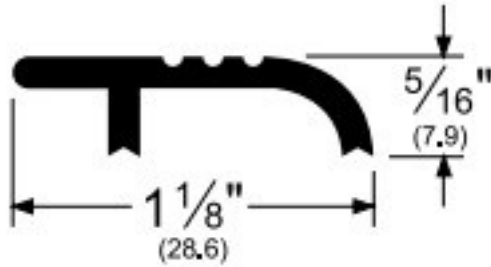

**Trademark
HARDWARE**

PRODUCT SPECS

Threshold:

Included J Hook:

SKU: P101