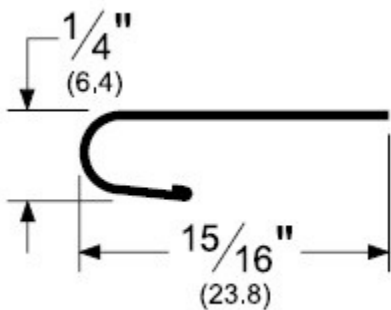

**Trademark
HARDWARE**

PRODUCT SPECS

Threshold:

Included J Hook:

SKU: P101