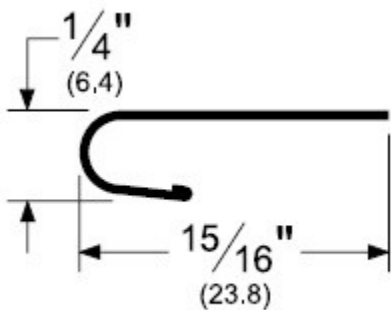

**Trademark
HARDWARE**

PRODUCT SPECS

Threshold:

Included J Hook:

SKU: P107