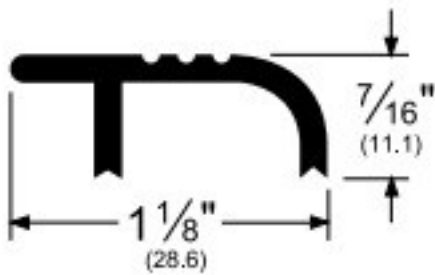

**Trademark
HARDWARE**

PRODUCT SPECS

Threshold:

Included J Hook:

SKU: P107