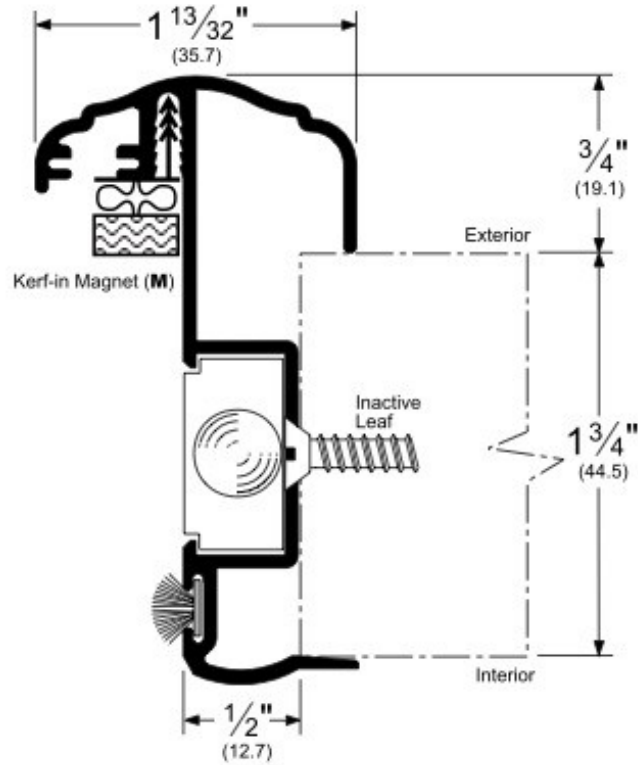

**Trademark
HARDWARE**

PRODUCT SPECS

SKU: P3495_M