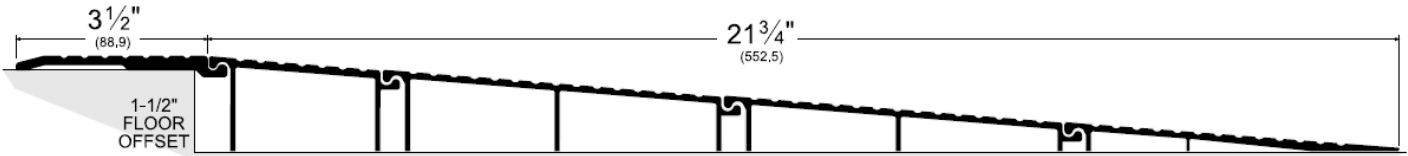

**Trademark
HARDWARE**

PRODUCT SPECS

Short Top Plate

This drawing has been reduced.

Long Top Plate:

This drawing has been reduced.

SKU: PR1.50S

**Trademark
HARDWARE**