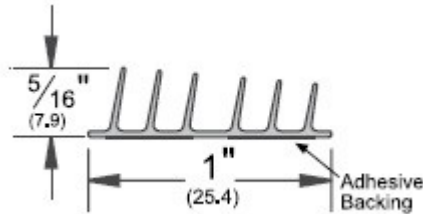

**Trademark
HARDWARE**

PRODUCT SPECS

SKU: PS771x6