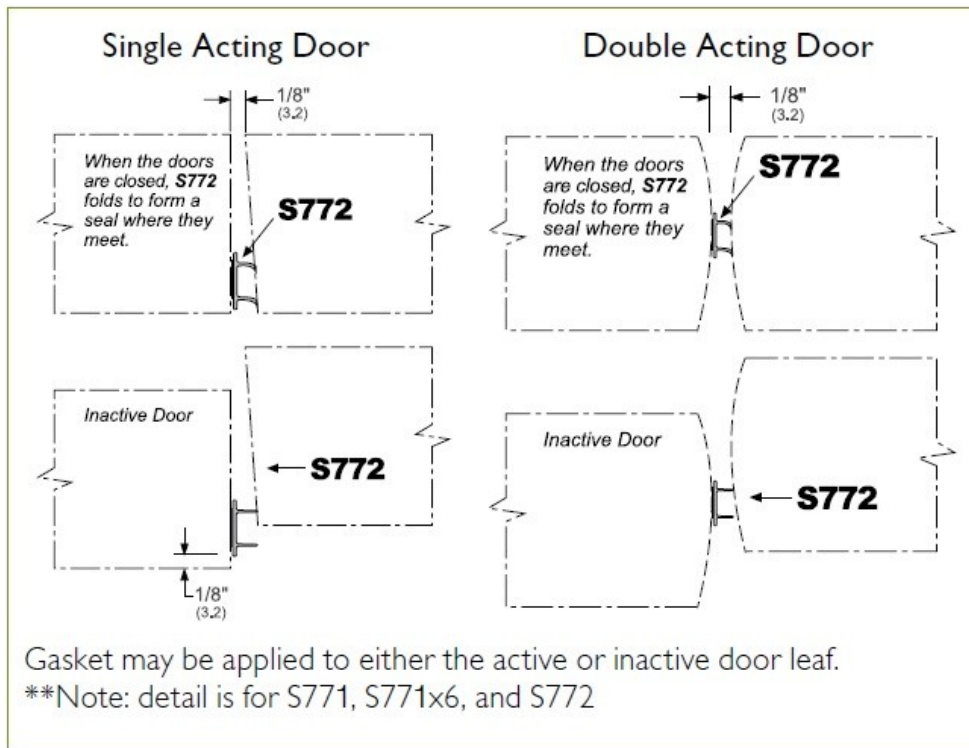

**Trademark
HARDWARE**

PRODUCT SPECS

SKU: PS771x6