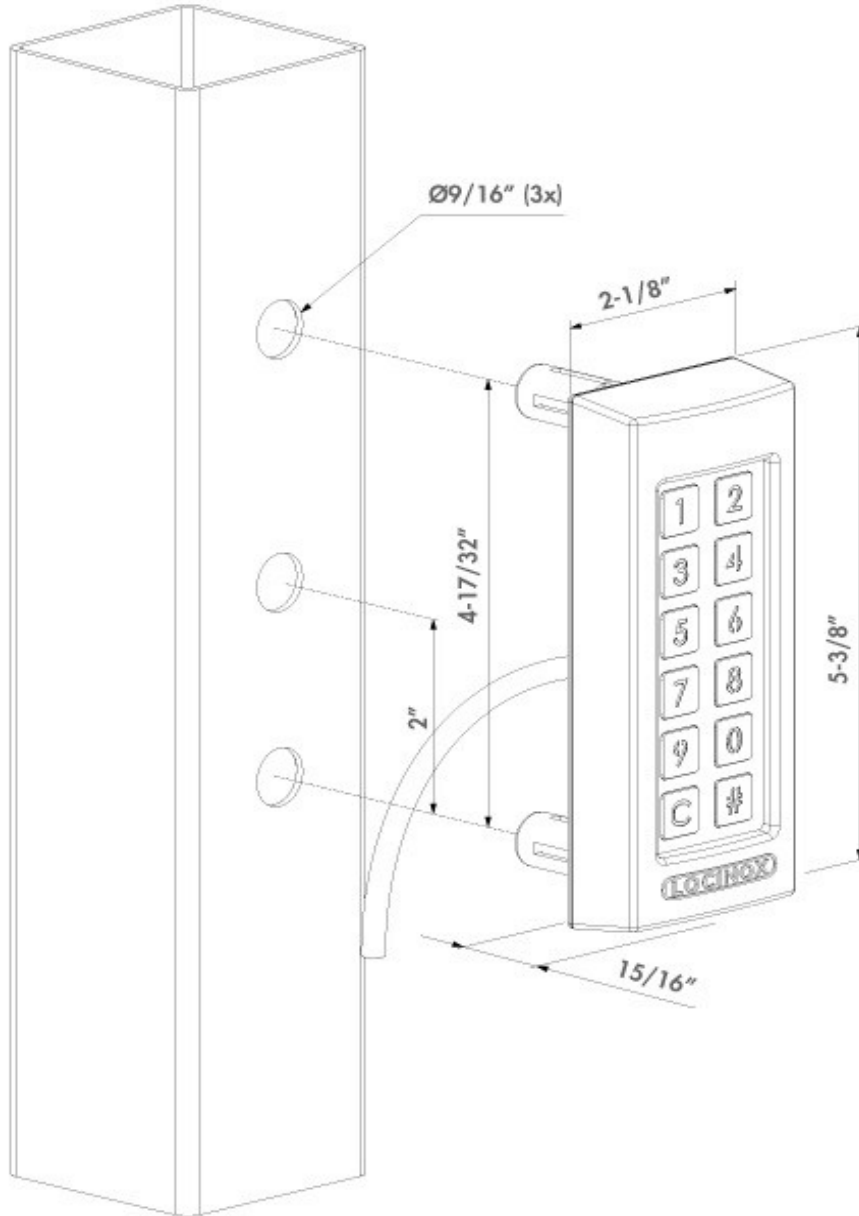

**TRADEMARK
HARDWARE**

WORLD OF QUALITY HARDWARE

PRODUCT SPECS

SKU: L_SLIMSTONE

www.tmhardware.com

845-388-1300

845-388-1388

sales@tmhardware.com