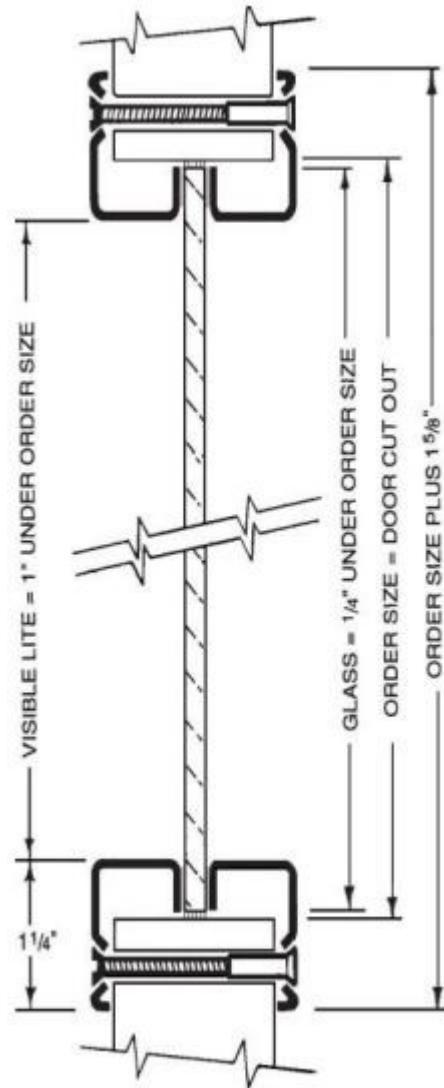

**TRADEMARK
HARDWARE**

WORLD OF QUALITY HARDWARE

P: 845-388-1300

F: 845-388-1388

PRODUCT SPECS

SKU: CVLF

www.tmhardware.com

5 Smolley Drive Monsey, NY 10952