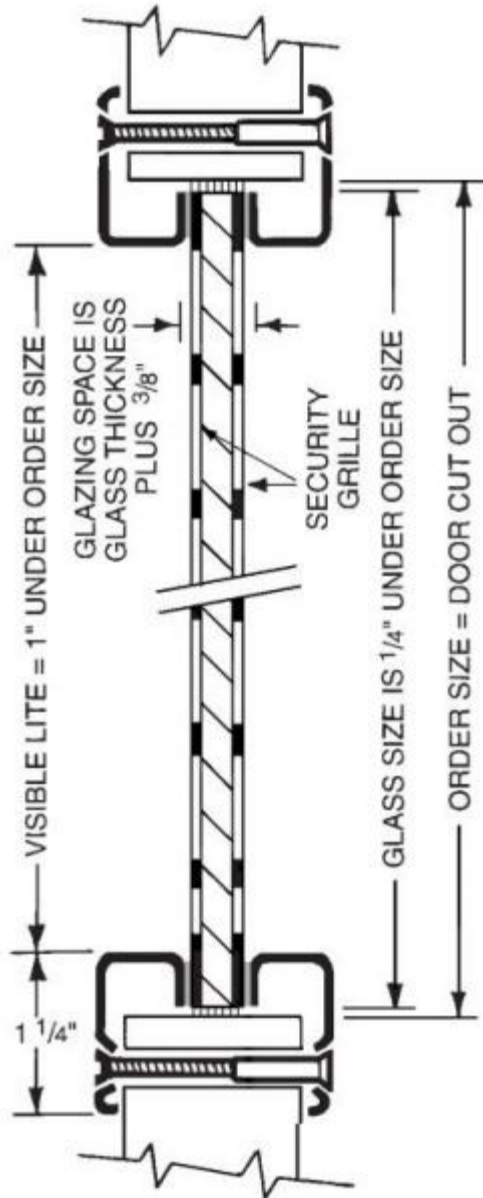

**TRADEMARK
HARDWARE**

WORLD OF QUALITY HARDWARE

Product Specs

SKU: CVLFSG

www.tmhardware.com

845-388-1300

845-388-1388

sales@tmhardware.com