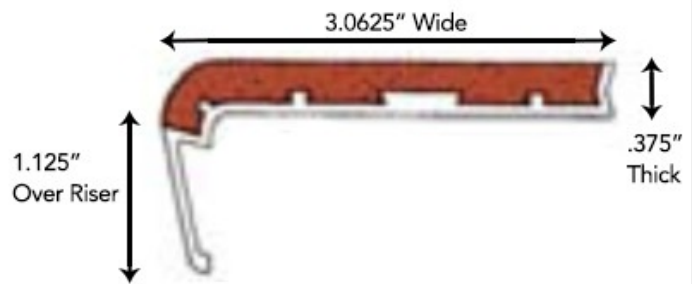

## Wooster SPECTRA® PROFILES FOR STEEL PAN CONCRETE-FILLED STAIRS

### TYPE WP2

2" (52.39 mm) wide  
3/8" (9.53 mm) thick  
nose 1 1/8" (28.58 mm)  
underside

### TYPE WP3

3 1/16" (77.79 mm) wide  
3/8" (9.53 mm) thick  
nose 1 1/8" (28.58 mm) underside

Available with countersunk holes and fasteners.