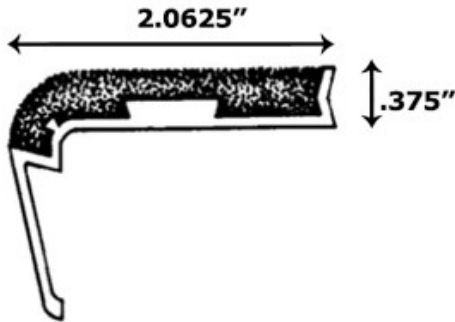

## Wooster SPECTRA® PROFILES FOR STEEL PAN CONCRETE-FILLED STAIRS

### TYPE WP2

2" (52.39 mm) wide  
3/8" (9.53 mm) thick  
nose 1 1/8" (28.58 mm)  
underside

### TYPE WP3

3 1/16" (77.79 mm) wide  
3/8" (9.53 mm) thick  
nose 1 1/8" (28.58 mm) underside

Available with countersunk holes and fasteners.