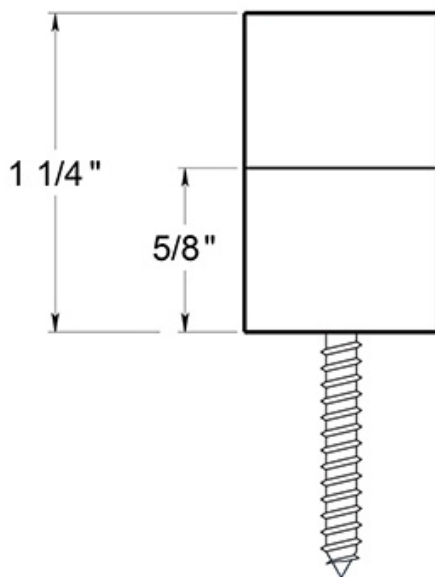

TOP VIEW

FRONT

PROFILE

SKU: DFDB125