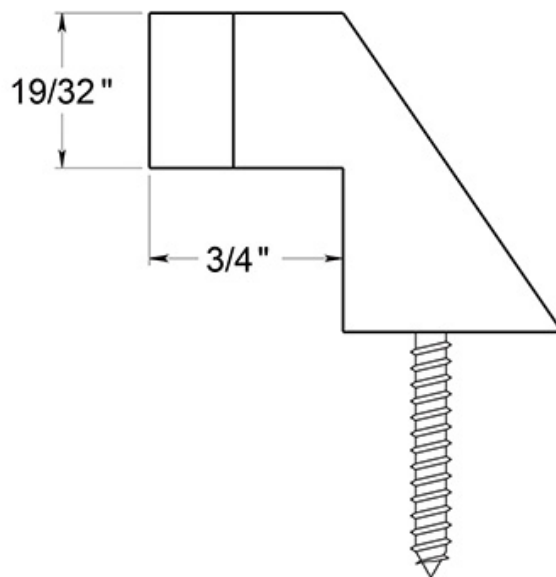

TOP VIEW

FRONT

PROFILE

SKU: DFDB125