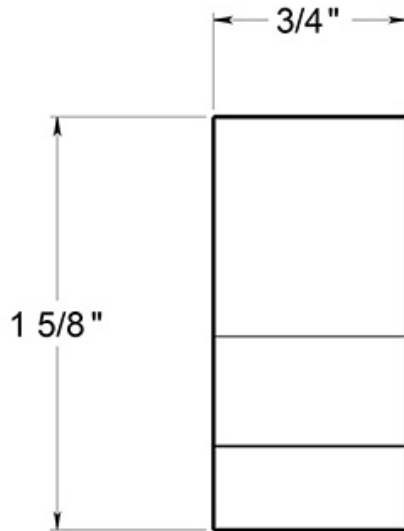

TOP VIEW

FRONT

PROFILE

SKU: DFDB125