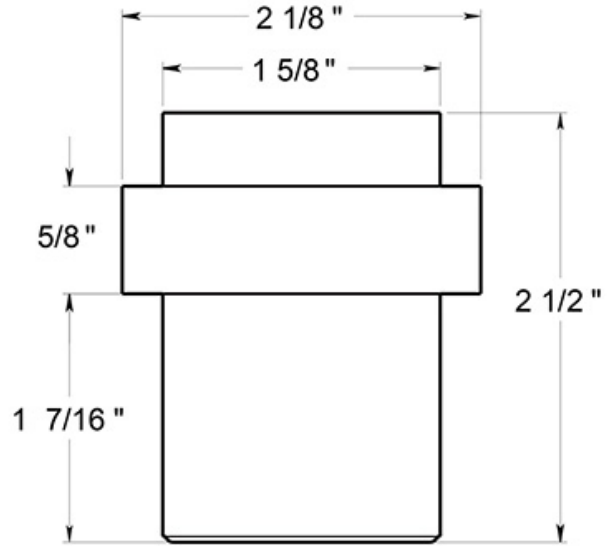

TOP VIEW

PROFILE VIEW

Installation Hardware

BOTTOM VIEW

## SKU: UFBS25

5/8" Pre-drill required for anchor