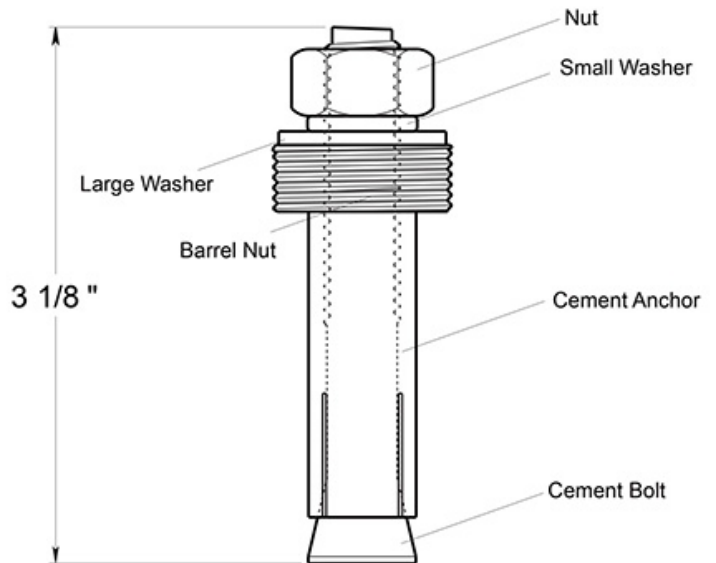

TOP VIEW

PROFILE VIEW

Installation Hardware

BOTTOM VIEW

## SKU: UFBS25

5/8" Pre-drill required for anchor