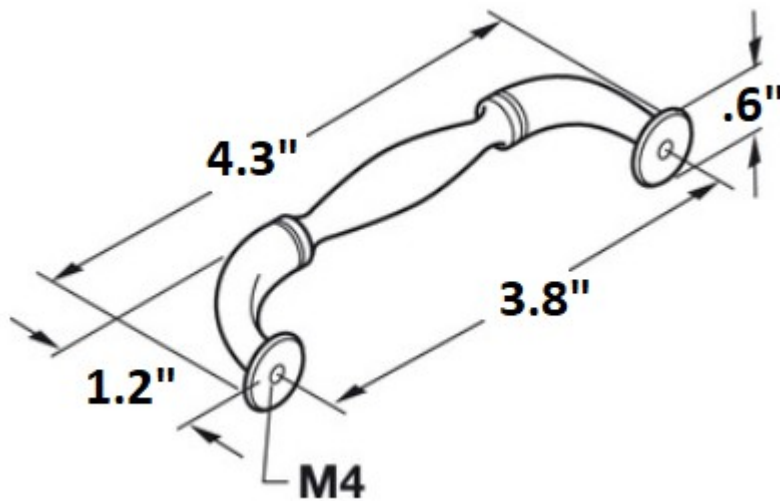

**TRADEMARK
HARDWARE**

WORLD OF QUALITY HARDWARE

PRODUCT SPECS

SKU: E125.61.100

www.tmhardware.com

845-388-1300

845-388-1388

sales@tmhardware.com