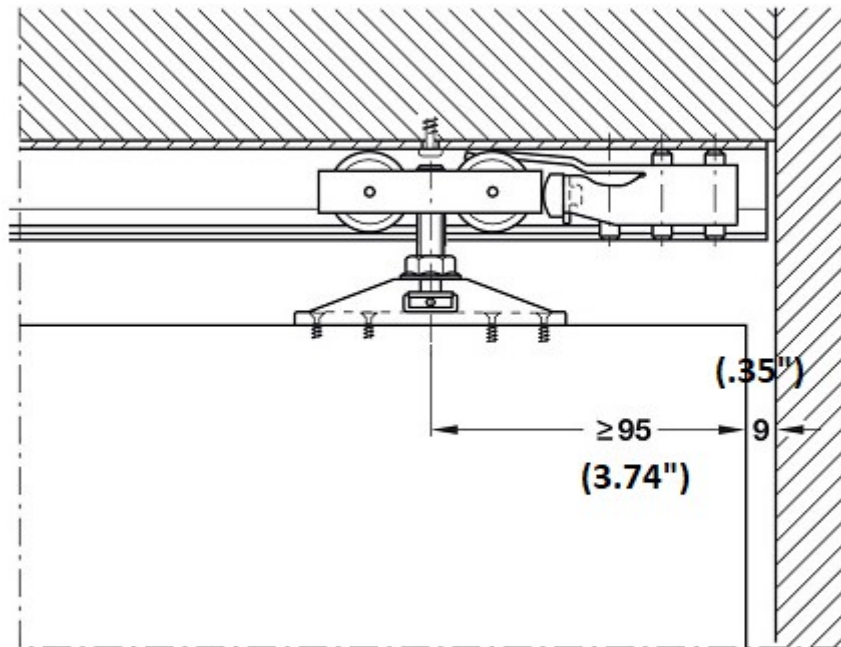

**TRADEMARK
HARDWARE**

WORLD OF QUALITY HARDWARE

PRODUCT SPECS

SKU: E940.41.006

www.tmhardware.com

845-388-1300

845-388-1388

sales@tmhardware.com