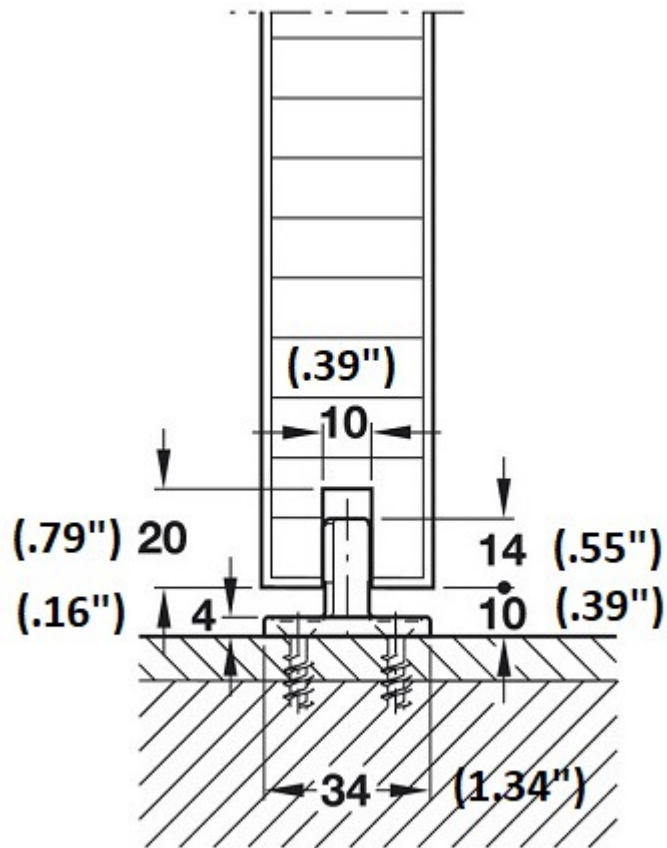

SKU: E940.41.006

**TRADEMARK
HARDWARE**

WORLD OF QUALITY HARDWARE

PRODUCT SPECS

SKU: E940.41.006

www.tmhardware.com

845-388-1300

845-388-1388