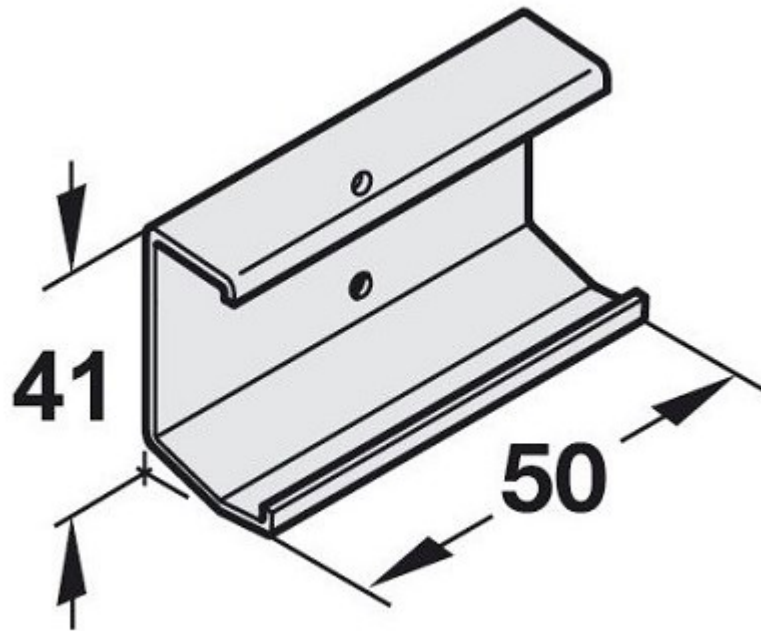

**TRADEMARK
HARDWARE**

WORLD OF QUALITY HARDWARE

PRODUCT SPECS

SKU: E405.70.090

www.tmhardware.com

845-388-1300

845-388-1388

sales@tmhardware.com