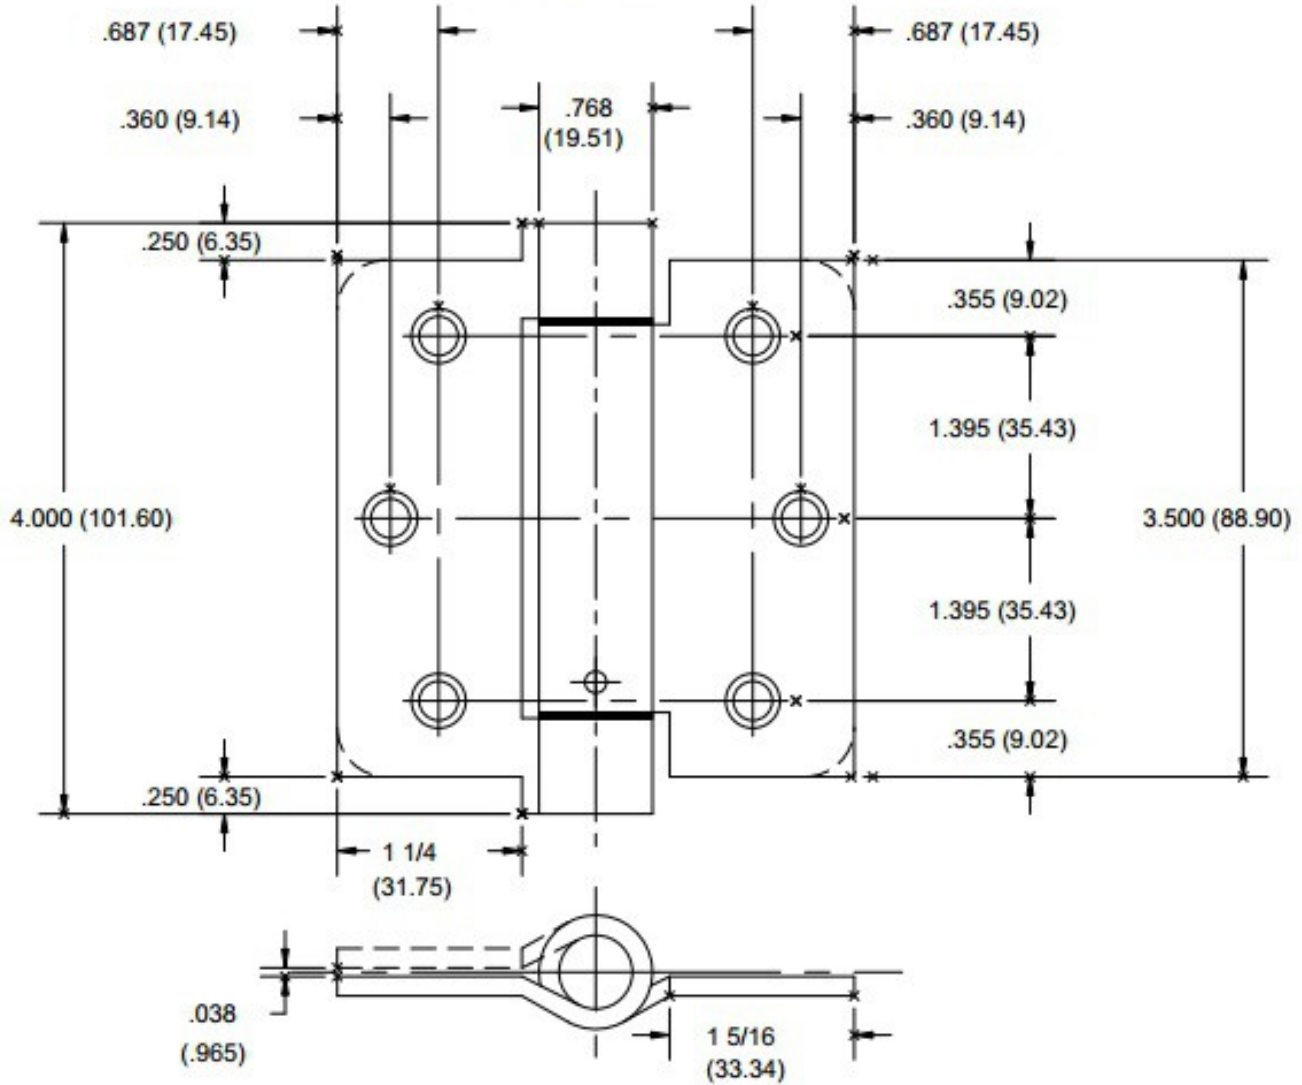

**TRADEMARK
HARDWARE**

WORLD OF QUALITY HARDWARE

**FULL MORTISE
SINGLE ACTING SPRING
TEMPLATE HINGES**

Template No. T 400

Rev. '96

SIZE: 3 1/2 x 3 1/2
(88.90) x (88.90)

SKU: H1251

www.tmhardware.com