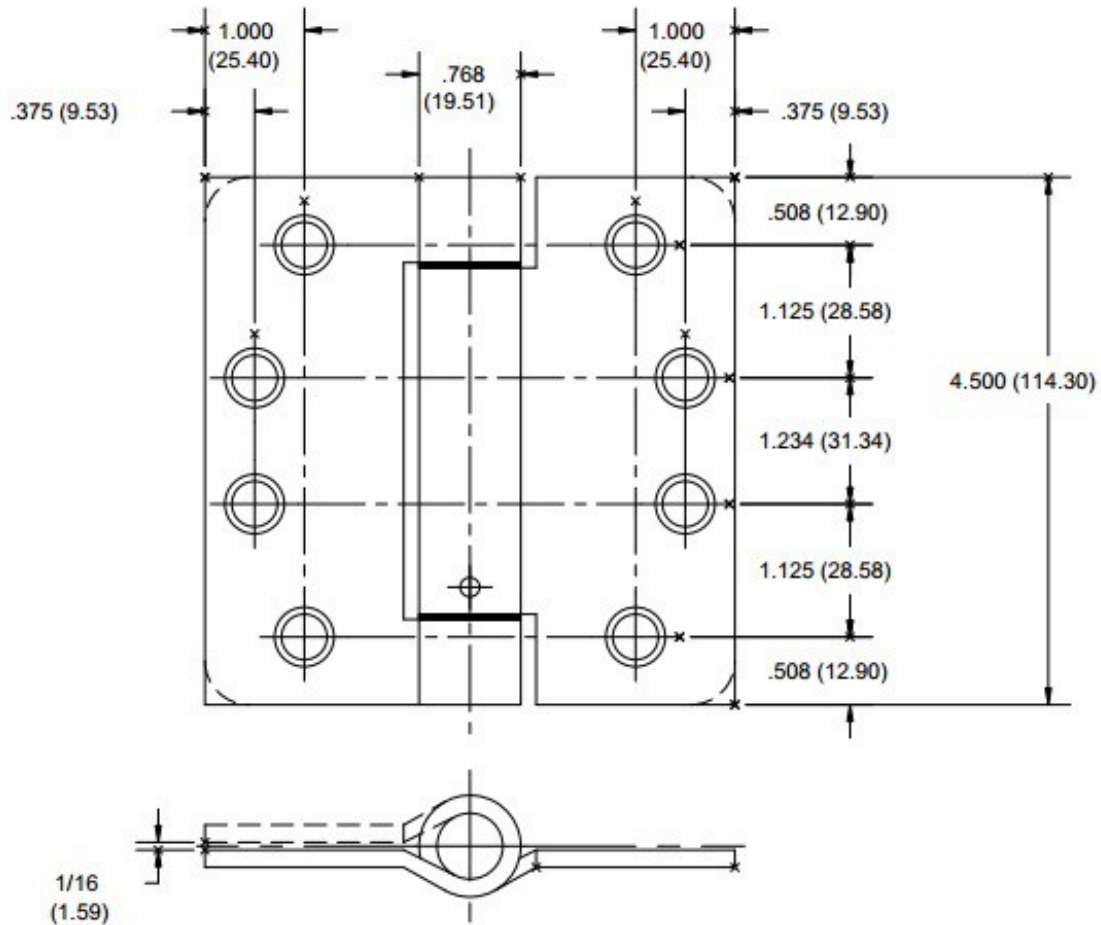

**TRADEMARK  
HARDWARE**

WORLD OF QUALITY HARDWARE

**FULL MORTISE  
SINGLE ACTING SPRING  
TEMPLATE HINGES**

Template No. T 402  
Rev. '96

SIZE: 4 1/2 x 4 --- 4 1/2 x 4 1/2  
(114.30 x 101.60) (114.30 x 114.30)