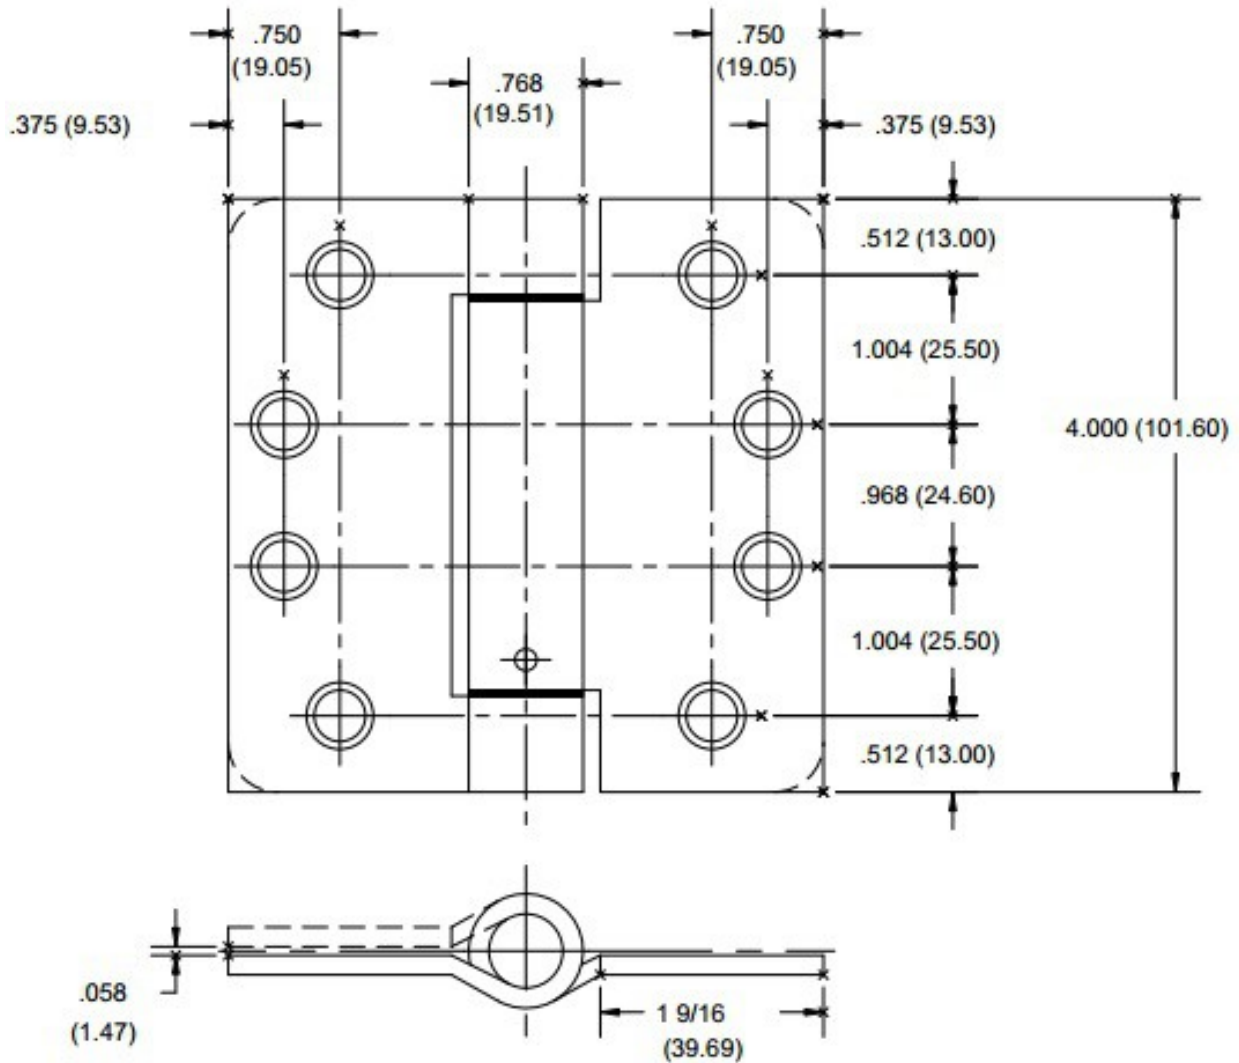

**TRADEMARK
HARDWARE**

WORLD OF QUALITY HARDWARE

**FULL MORTISE
SINGLE ACTING SPRING
TEMPLATE HINGES**

SIZE: 4 x 4
(101.60 x 101.60)

Template No. T 401

Rev. '96

SKU: H1251

www.tmhardware.com