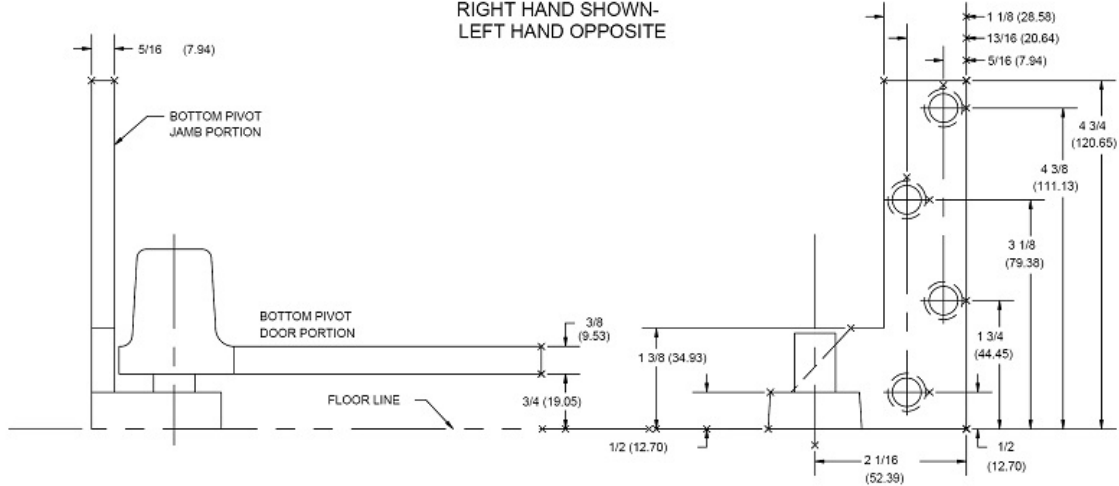

**TRADEMARK
HARDWARE**

WORLD OF QUALITY HARDWARE

Product Specs

**HEAVY WEIGHT
BOTTOM PIVOT
TEMPLATE HINGE**

Template No. T 355
Rev. '96

RIGHT HAND SHOWN-
LEFT HAND OPPOSITE

SKU: H497

www.tmhardware.com