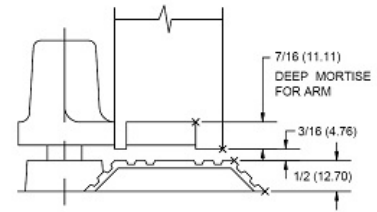

**TRADEMARK
HARDWARE**

WORLD OF QUALITY HARDWARE

Product Specs

**HEAVY WEIGHT
BOTTOM PIVOT
TEMPLATE HINGE**

Template No. T 355
Rev. '96

RIGHT HAND SHOWN-
LEFT HAND OPPOSITE

SKU: H497

www.tmhardware.com