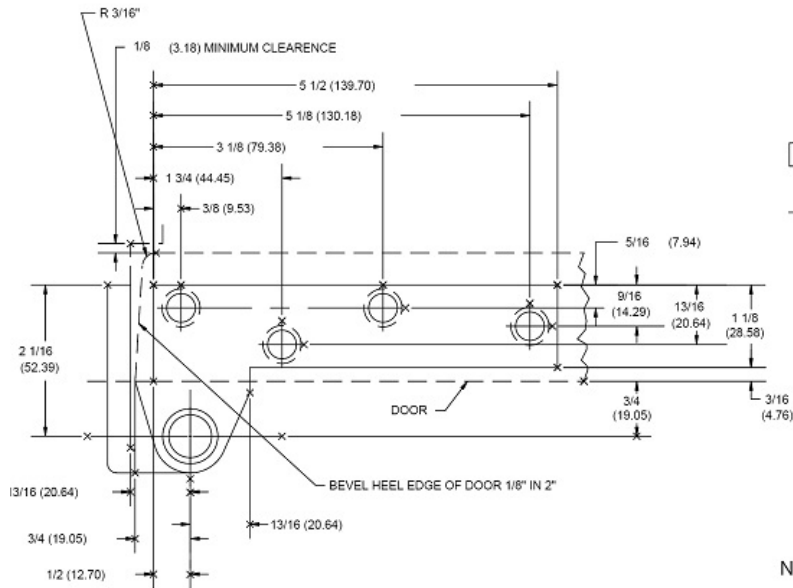

**TRADEMARK
HARDWARE**

WORLD OF QUALITY HARDWARE

Product Specs

**HEAVY WEIGHT
BOTTOM PIVOT
TEMPLATE HINGE**

Template No. T 355
Rev. '96

RIGHT HAND SHOWN-
LEFT HAND OPPOSITE

SKU: H497

www.tmhardware.com