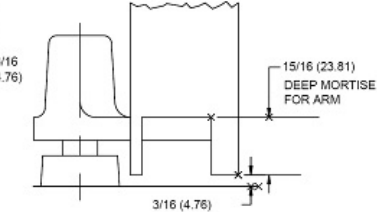

**TRADEMARK
HARDWARE**

WORLD OF QUALITY HARDWARE

Product Specs

**HEAVY WEIGHT
BOTTOM PIVOT
TEMPLATE HINGE**

Template No. T 355
Rev. '96

RIGHT HAND SHOWN-
LEFT HAND OPPOSITE

SKU: H497

www.tmhardware.com