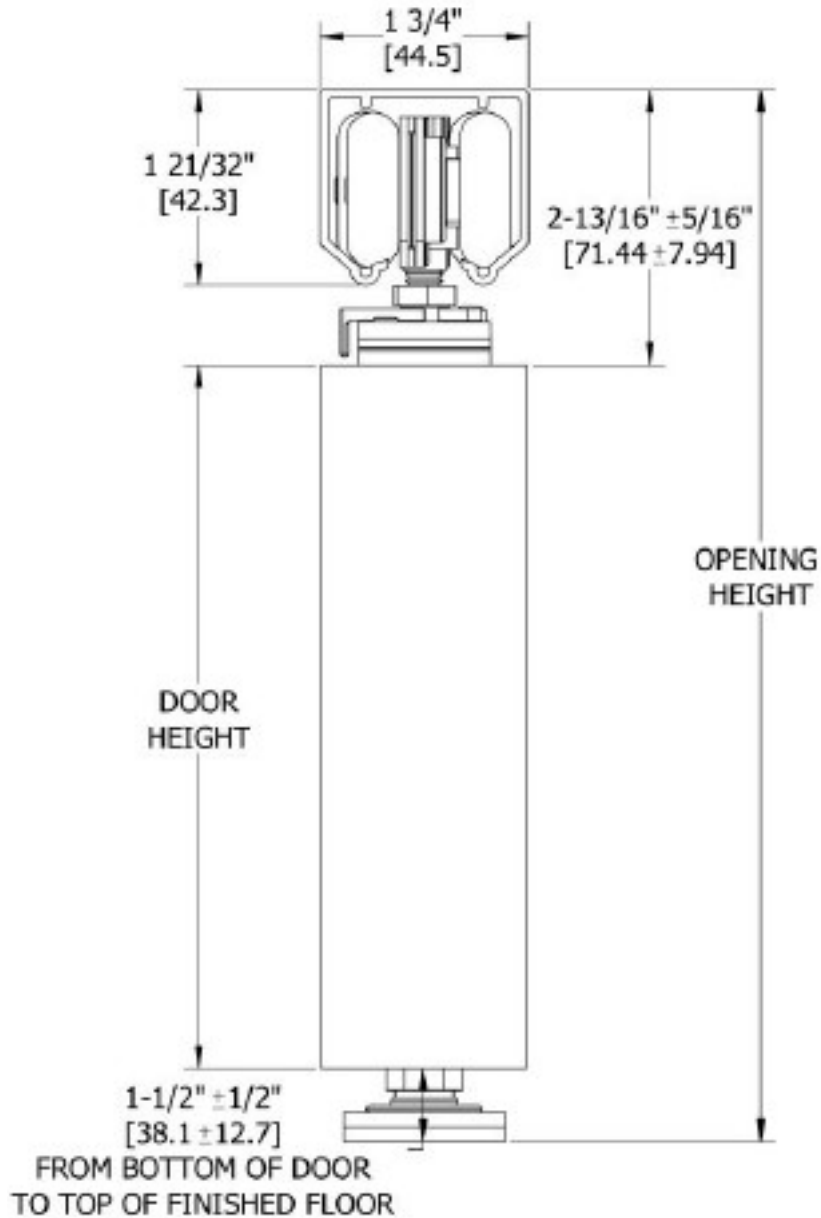

OPENING HEIGHT MAX = DOOR HEIGHT + 4-11/16"
OPENING HEIGHT MIN = DOOR HEIGHT + 3-1/16"

SKU: H9890