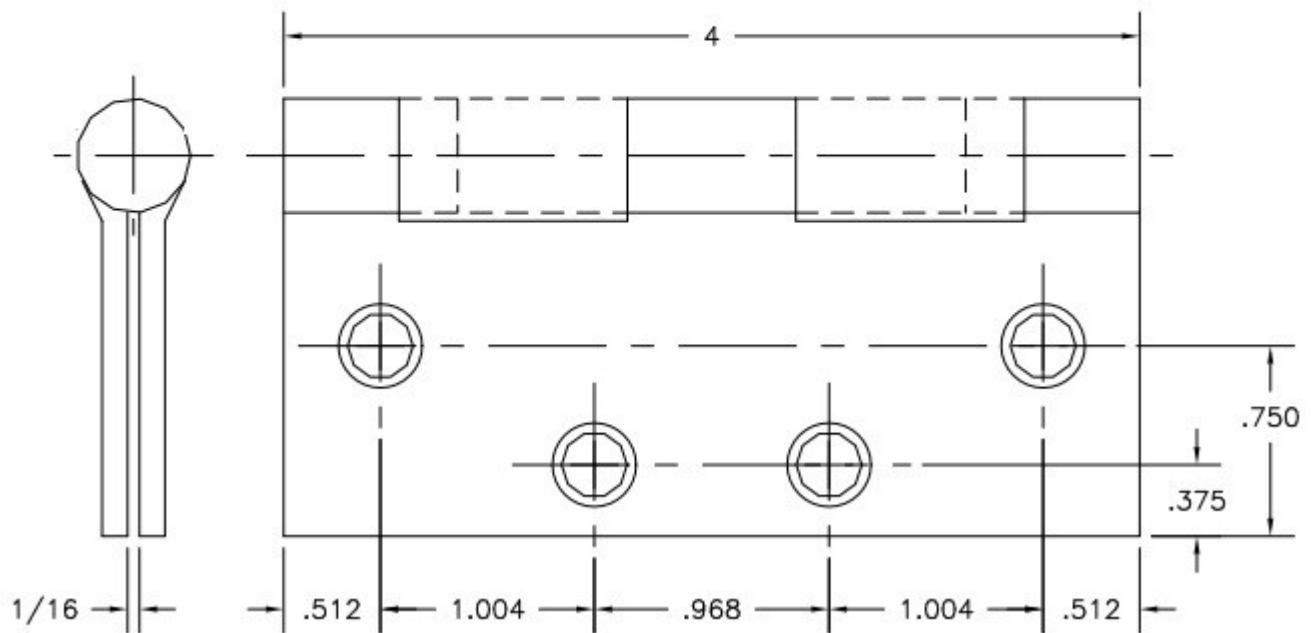

**TRADEMARK
HARDWARE**

WORLD OF QUALITY HARDWARE

FULL MORTISE
TEMPLATE HINGES

Template No. T308
Rev. '96

SIZES: 4 x 4, 4 x 5, 4 x 6, 4 x 7

SKU: HWTBB1279