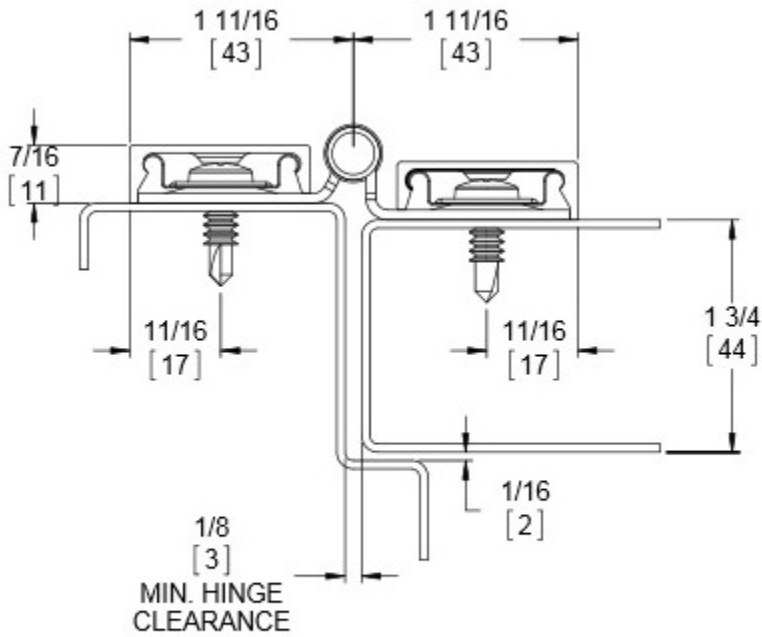

# MARKAR FS301 HINGE PRODUCT SPECS

*Door Closed*

*Door Open 180°*

**Trademark  
HARDWARE**

148 Horton Drive, Suite B  
Monsey, NY 10952

Phone: 845-388-1300  
Fax: 845-367-4657

www.TMHardware.com  
sales@tmhardware.com