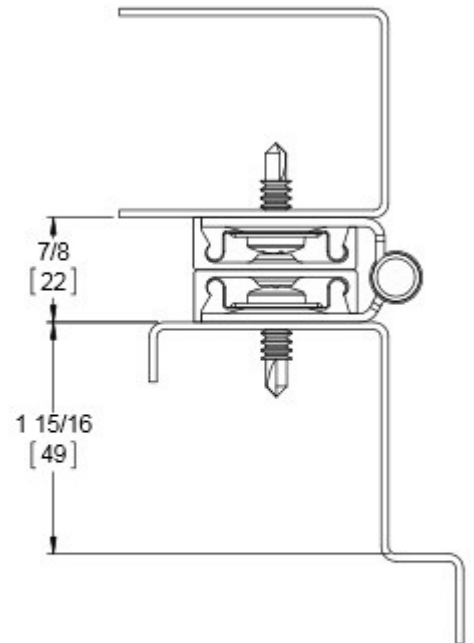

# MARKAR FS301 HINGE PRODUCT SPECS

*Door Closed*

*Door Open 180°*

**Trademark  
HARDWARE**

148 Horton Drive, Suite B  
Monsey, NY 10952

Phone: 845-388-1300  
Fax: 845-367-4657

www.TMHardware.com  
sales@tmhardware.com