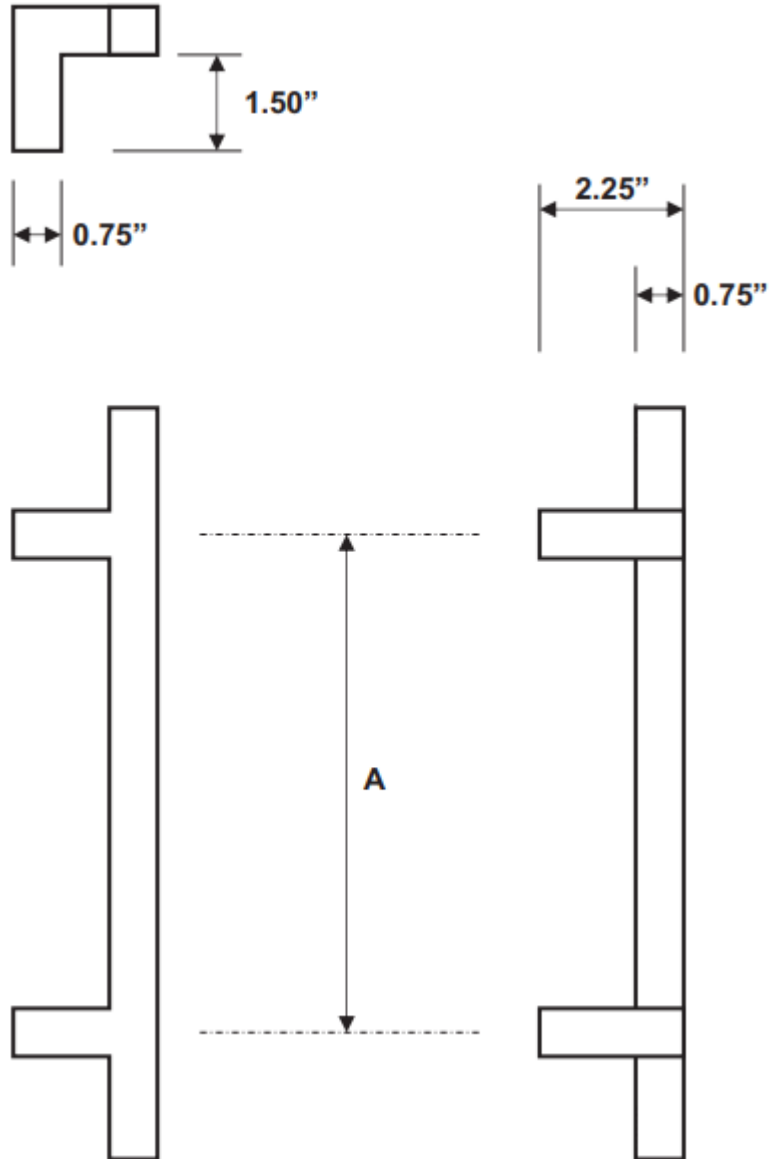

# PRODUCT SPECS

**PART**  
RM7925

**A**  
UP TO 48"