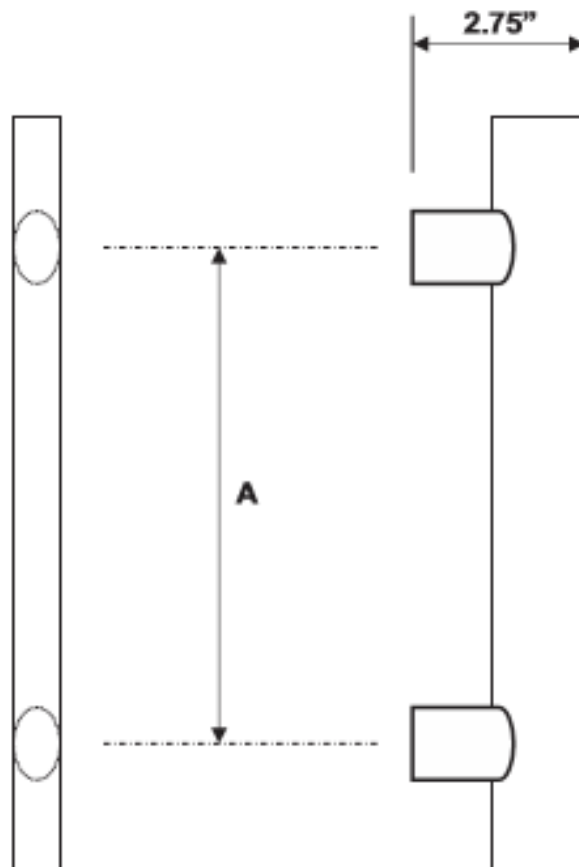

**TRADEMARK
HARDWARE**

WORLD OF QUALITY HARDWARE

PRODUCT SPECS

SKU: RM2420

www.tmhardware.com

845-388-1300

845-388-1388

sales@tmhardware.com