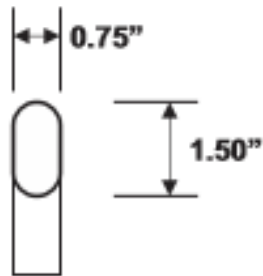

**TRADEMARK
HARDWARE**

WORLD OF QUALITY HARDWARE

PRODUCT SPECS

SKU: RM2420

www.tmhardware.com

845-388-1300

845-388-1388

sales@tmhardware.com