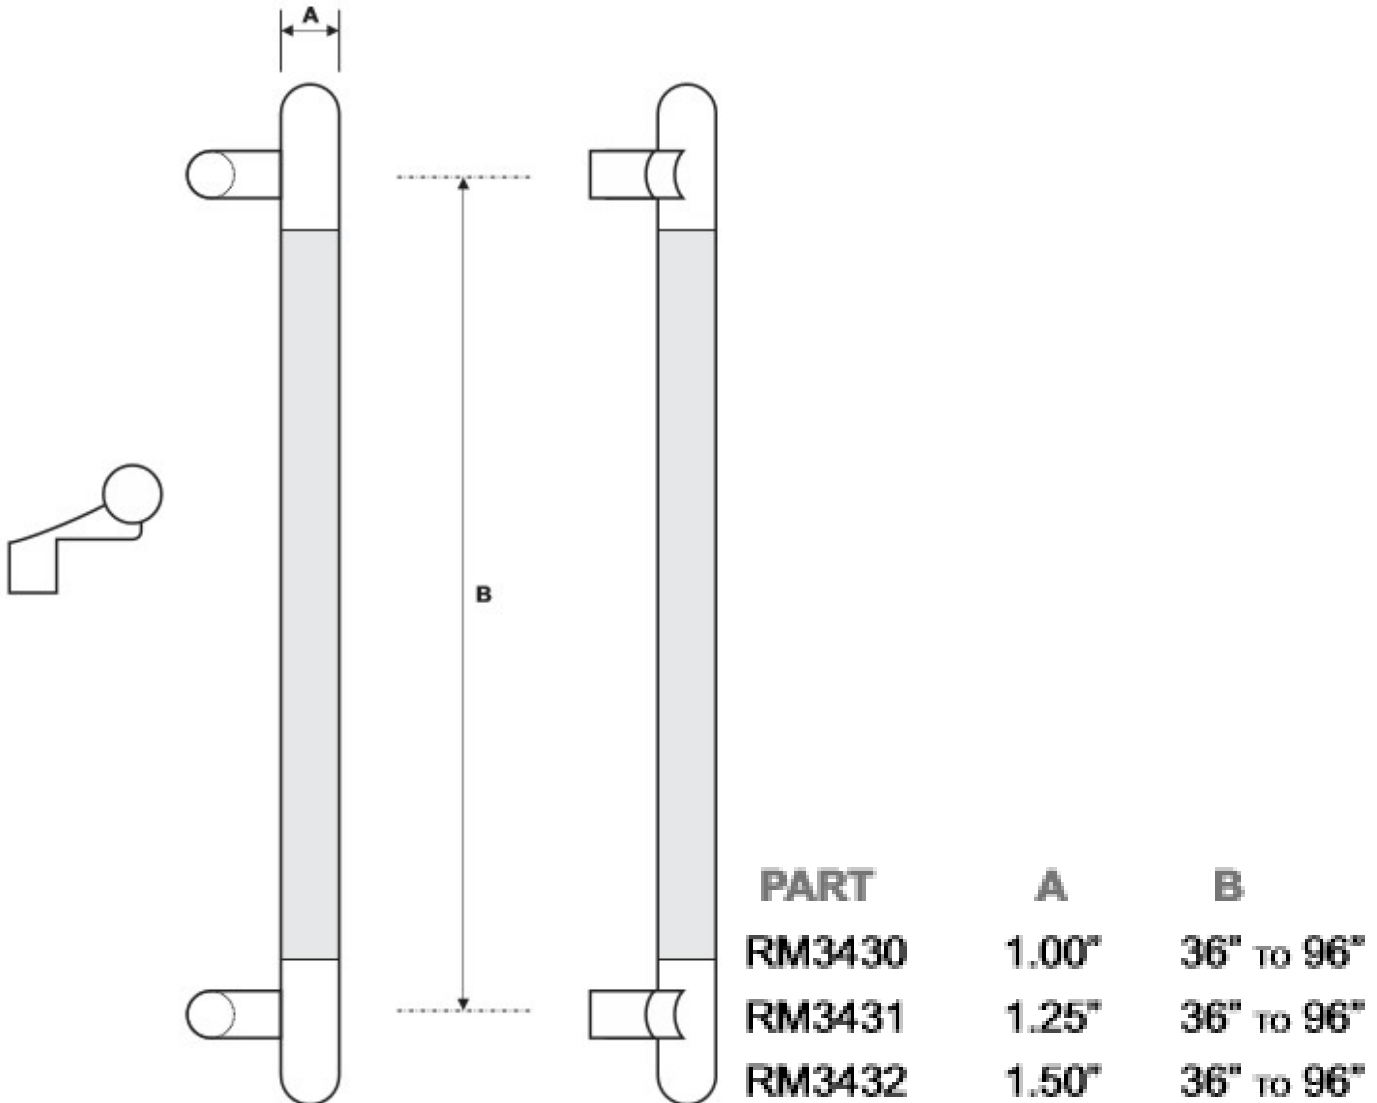

**TRADEMARK
HARDWARE**

WORLD OF QUALITY HARDWARE

PRODUCT SPECS

SKU: RM3430, RM3431, RM3432

www.tmhardware.com

845-388-1300

845-388-1388

sales@tmhardware.com