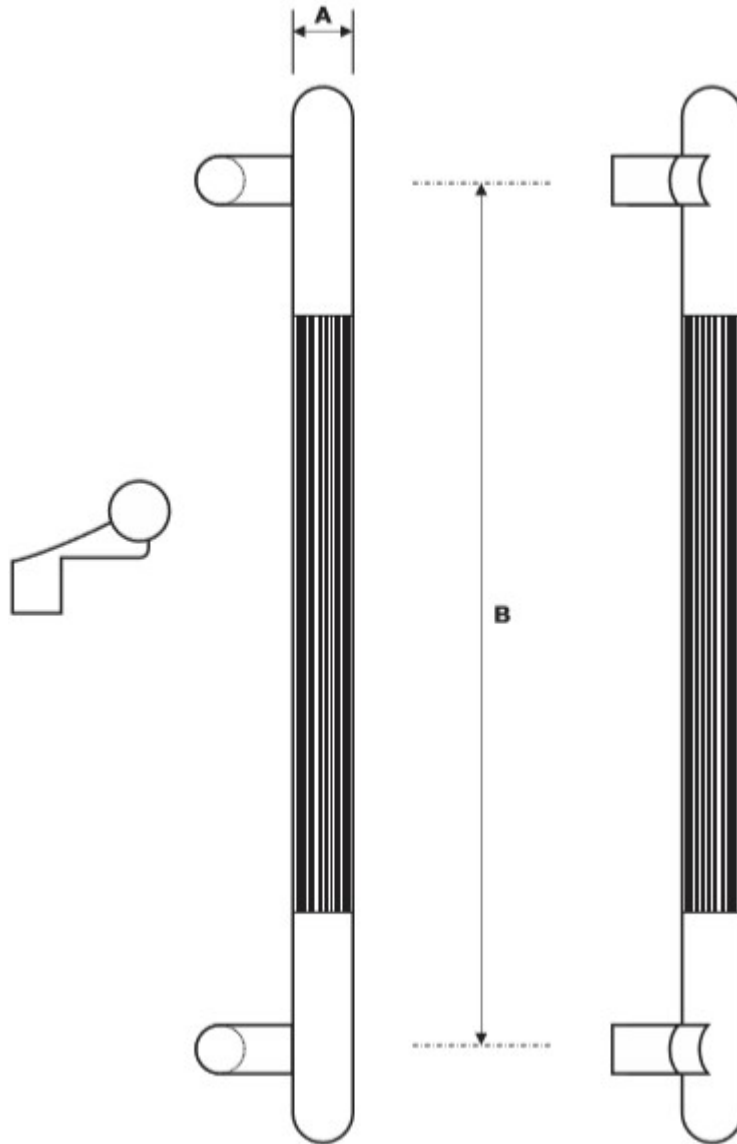

# PRODUCT SPECS

PART	A	B
RM3761	1.25"	36" TO 96"
RM3762	1.50"	36" TO 96"