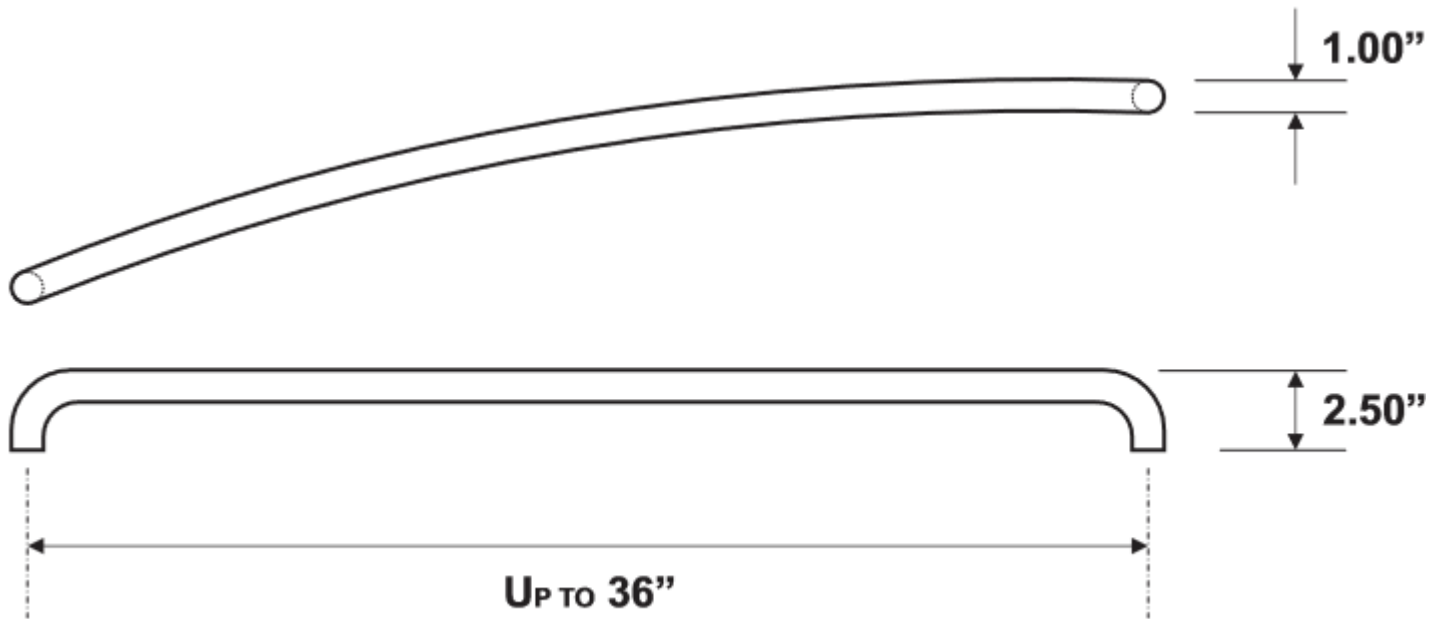

**TRADEMARK
HARDWARE**

WORLD OF QUALITY HARDWARE

PRODUCT SPECS

SKU: RM4440

www.tmhardware.com

845-388-1300

845-388-1388

sales@tmhardware.com