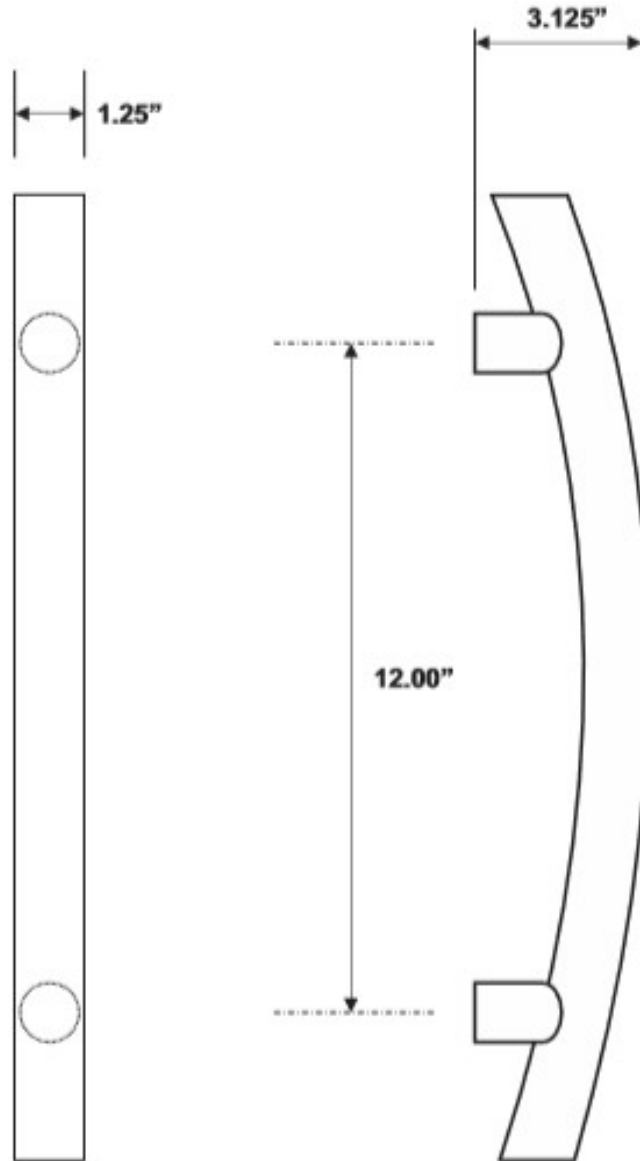

**TRADEMARK
HARDWARE**

WORLD OF QUALITY HARDWARE

PRODUCT SPECS

SKU: RM4512

www.tmhardware.com

845-388-1300

845-388-1388

sales@tmhardware.com