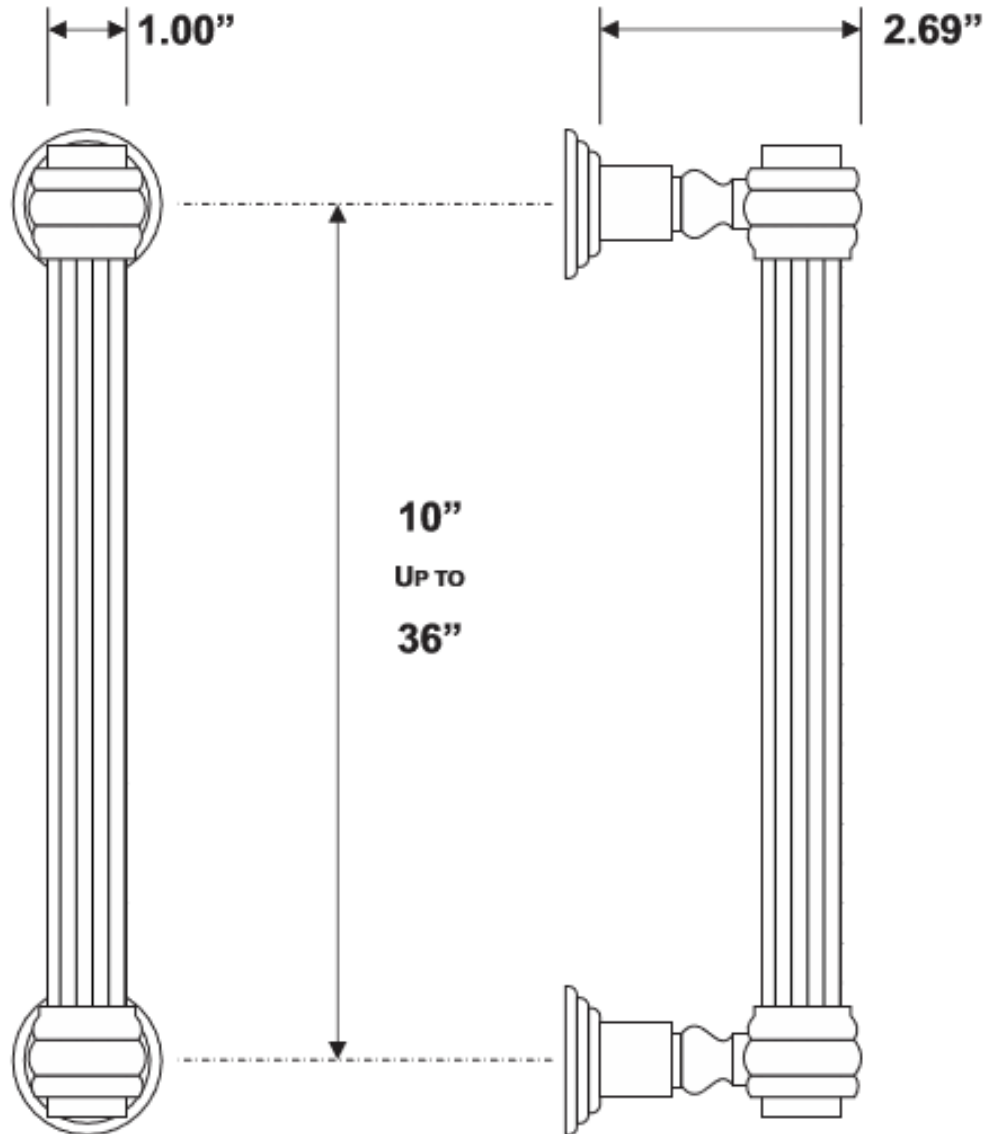

**TRADEMARK
HARDWARE**

WORLD OF QUALITY HARDWARE

PRODUCT SPECS

SKU: RM5664-1

www.tmhardware.com

845-388-1300

845-388-1388

sales@tmhardware.com