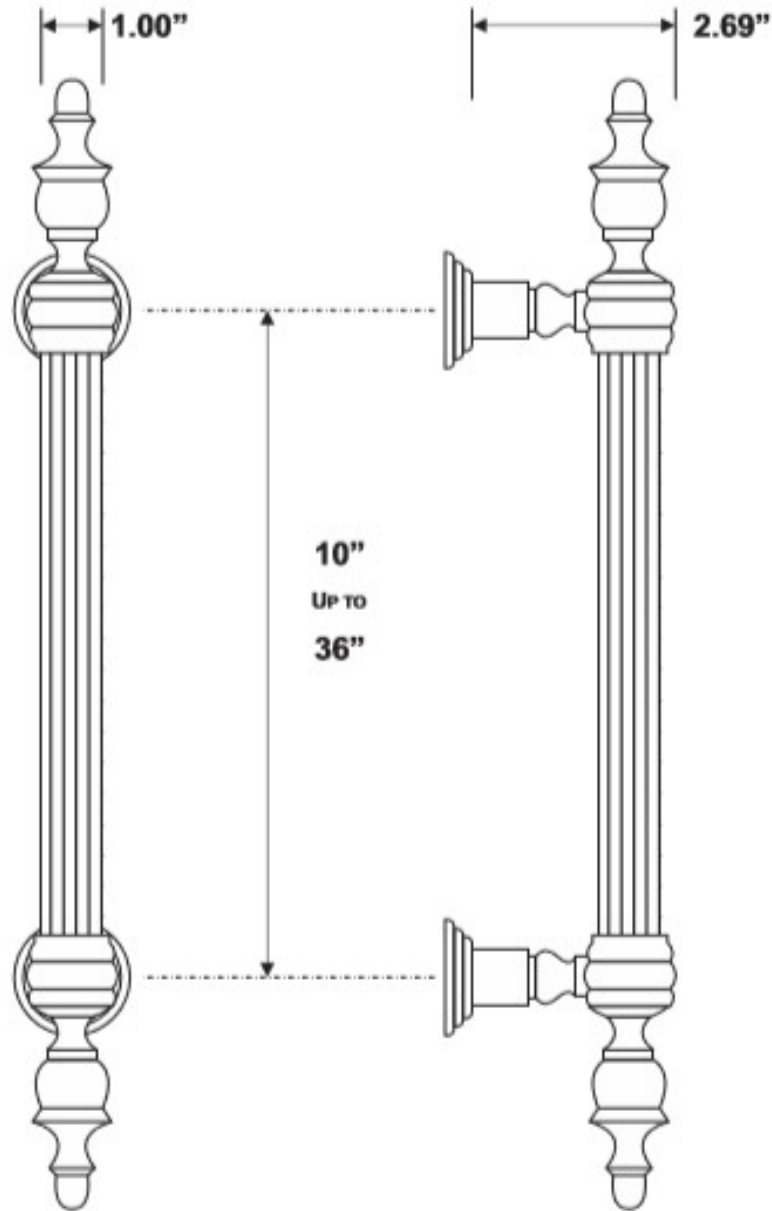

**TRADEMARK
HARDWARE**

WORLD OF QUALITY HARDWARE

PRODUCT SPECS

SKU: RM5664-2

www.tmhardware.com

845-388-1300

845-388-1388

sales@tmhardware.com