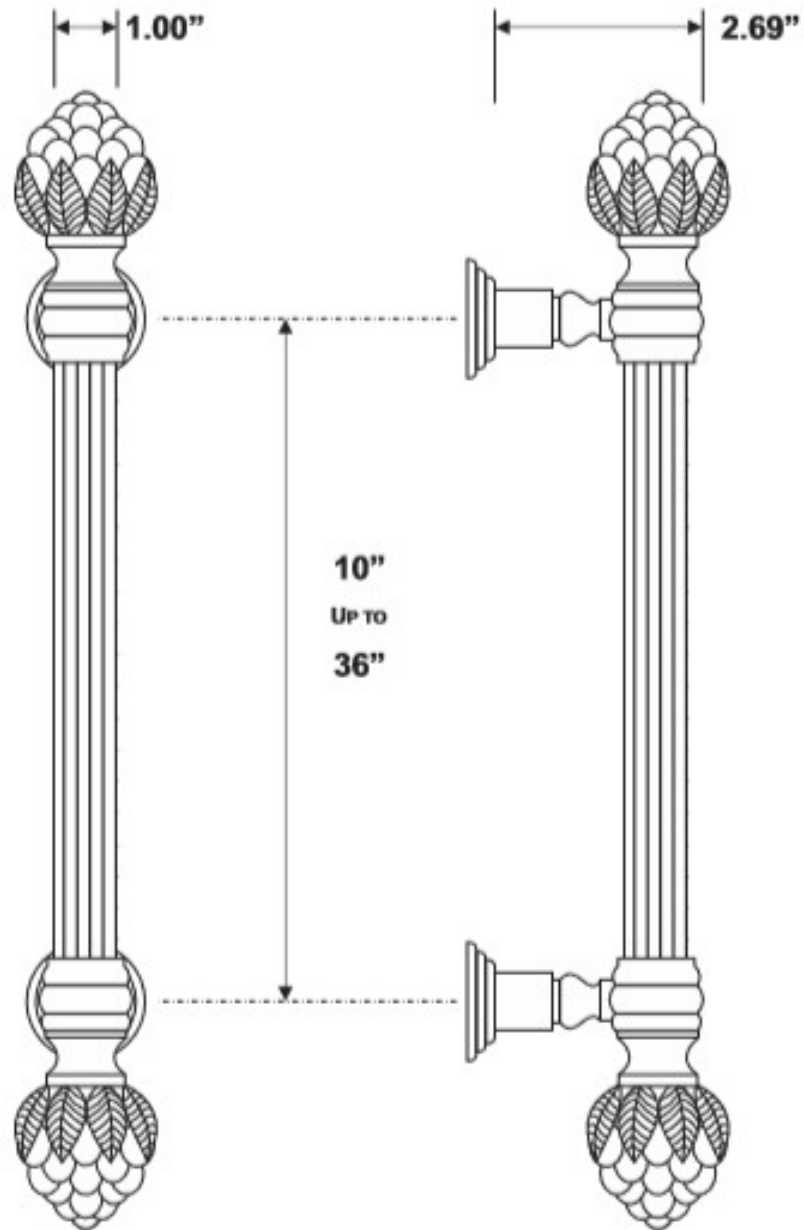

**TRADEMARK
HARDWARE**

WORLD OF QUALITY HARDWARE

PRODUCT SPECS

SKU: RM5664-3

www.tmhardware.com

845-388-1300

845-388-1388

sales@tmhardware.com